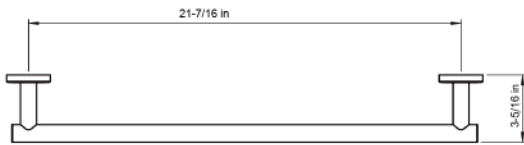

2353665

TOWEL BARS **SERIES**
BY COSMIC

2353665

DIMENSIONS

• 23-9/16" X 3-5/16" X Ø 2-3/16"

INSTALLATION GUIDE