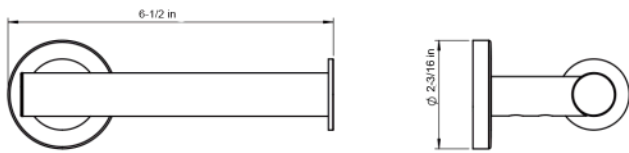

2353658

TOILET PAPER HOLDERS **SERIES**
BY COSMIC

DIMENSIONS

- 6-1/2" X 3-1/8" X Ø 2-3/16"

INSTALLATION GUIDE