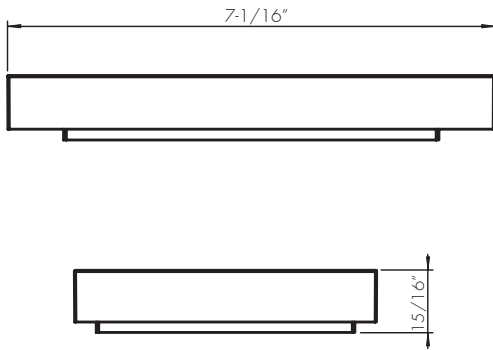

2290533

SOAP DISHES **SERIES**
BY COSMIC

BY
COSMIC

www.daxib.com

MEASUREMENTS

DIMENSIONS

$7\text{-}1/16\text{'}$ x $1\text{-}5/16\text{'}$ x $4\text{-}11/16\text{'}$

For parts or sale requirements
please contact our customer service department: