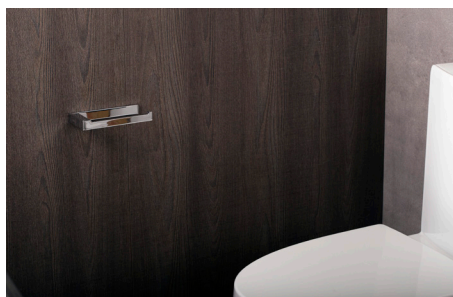

2290162

TOILET PAPER HOLDERS **SERIES**
BY COSMIC

BY
COSMIC

www.daxib.com

MEASUREMENTS

DIMENSIONS

6-5/16" x 13/16" x 3-1/16"

INSTALLATION GUIDE