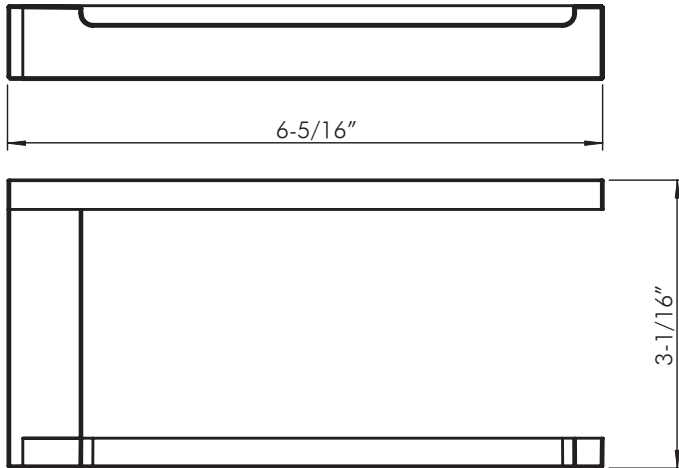

2290162

TOILET PAPER HOLDERS **SERIES**
BY COSMIC

BY
COSMIC

www.daxib.com

MEASUREMENTS

DIMENSIONS

6-5/16" x 13/16" x 3-1/16"

INSTALLATION GUIDE