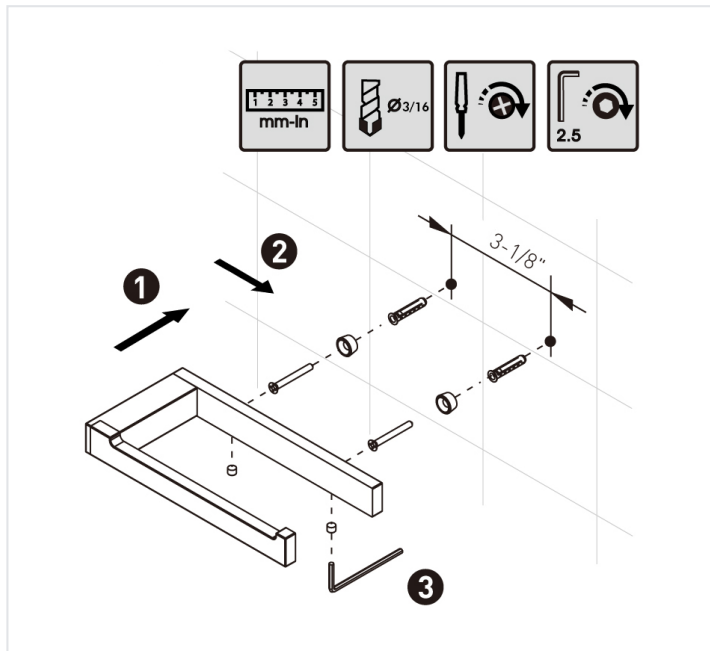

2290162

TOILET PAPER HOLDERS **SERIES**
BY COSMIC

BY
COSMIC

www.daxib.com

MEASUREMENTS

DIMENSIONS

6-5/16" x 13/16" x 3-1/16"

INSTALLATION GUIDE