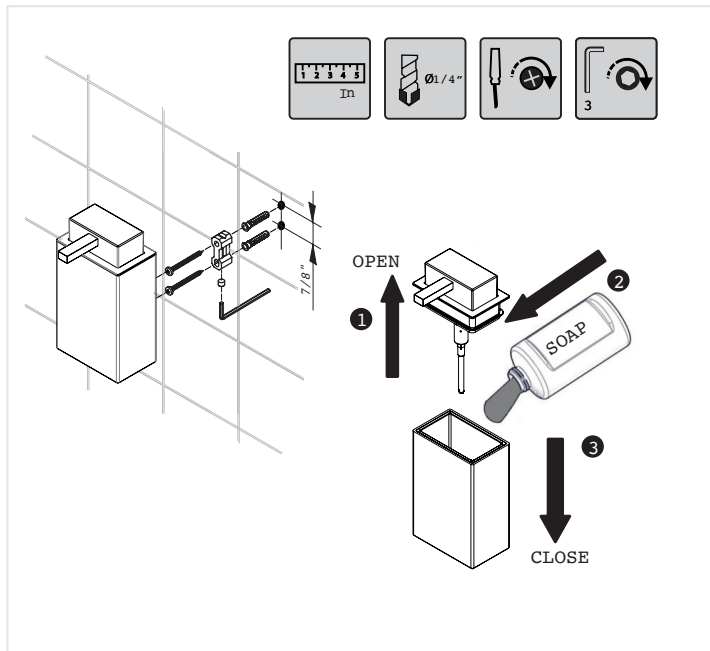

2290105

SOAP DISPENSERS **SERIES**
BY COSMIC

BY
COSMIC

www.daxib.com

MEASUREMENTS

DIMENSIONS

3-3/16" x 5-3/4" x 4-1/8"

INSTALLATION GUIDE