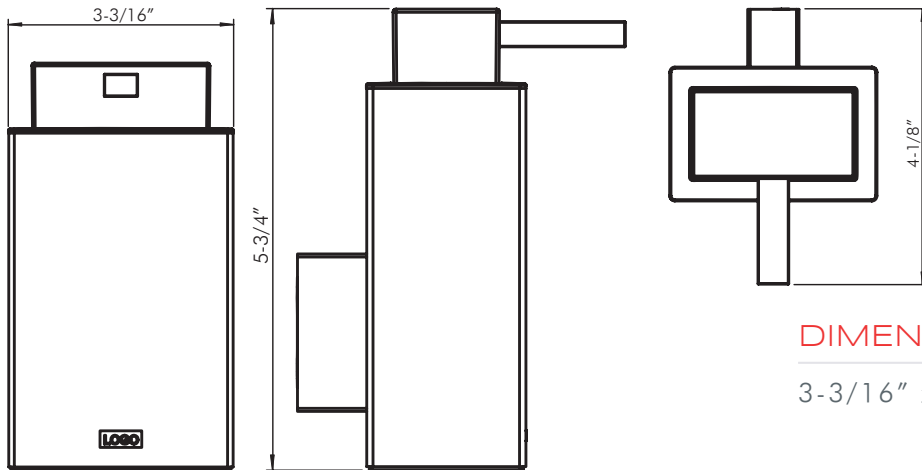

2290105

SOAP DISPENSERS **SERIES**
BY COSMIC

BY
COSMIC

www.daxib.com

MEASUREMENTS

DIMENSIONS

3-3/16" x 5-3/4" x 4-1/8"

INSTALLATION GUIDE