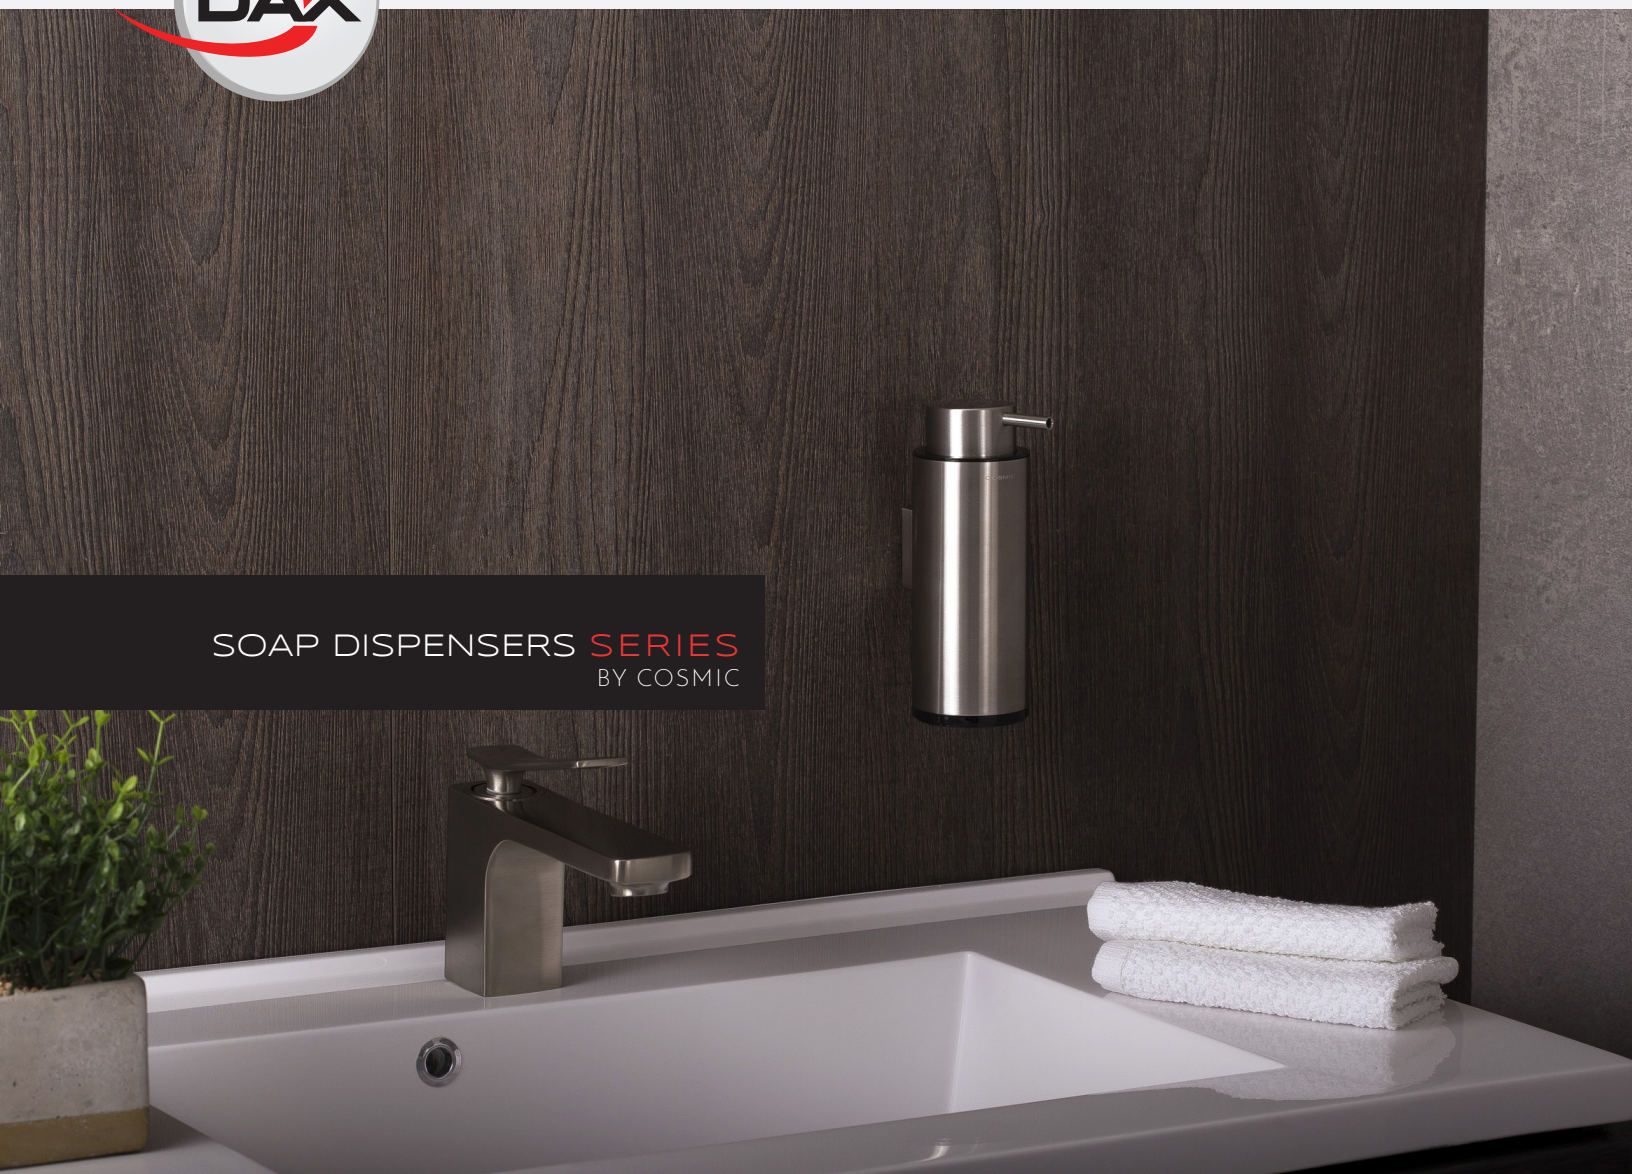

2260304

SOAP DISPENSERS **SERIES**
BY COSMIC

BY
COSMIC

www.daxib.com

2260304

MEASUREMENTS

DIMENSIONS

2-7/16" x 6-1/4" x 4-3/8"