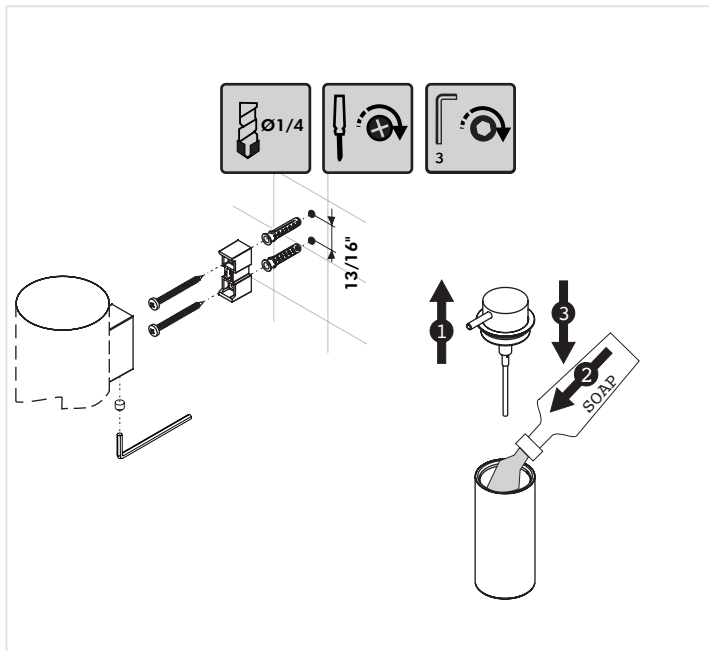

INSTALLATION GUIDE

For parts or sale requirements
please contact our customer service department:

CS@daxib.com

1 888 685 8236

BY
COSMIC

www.daxib.com