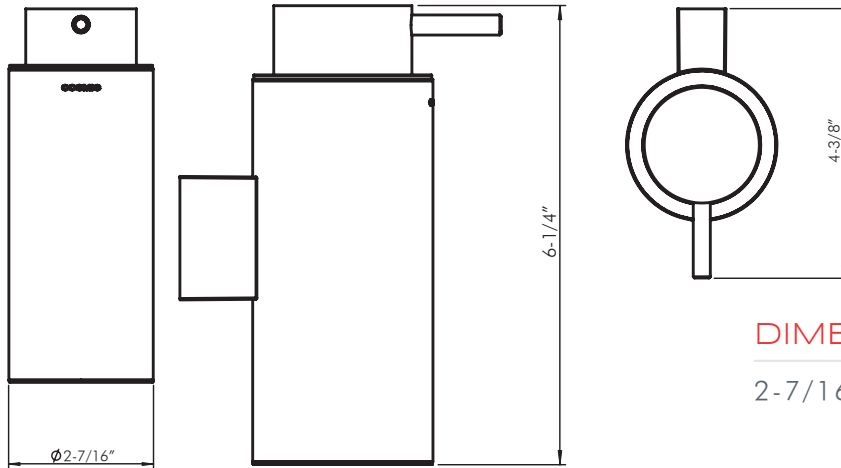

2260304

SOAP DISPENSERS **SERIES**
BY COSMIC

BY
COSMIC

www.daxib.com

2260304

MEASUREMENTS

DIMENSIONS

2-7/16" x 6-1/4" x 4-3/8"