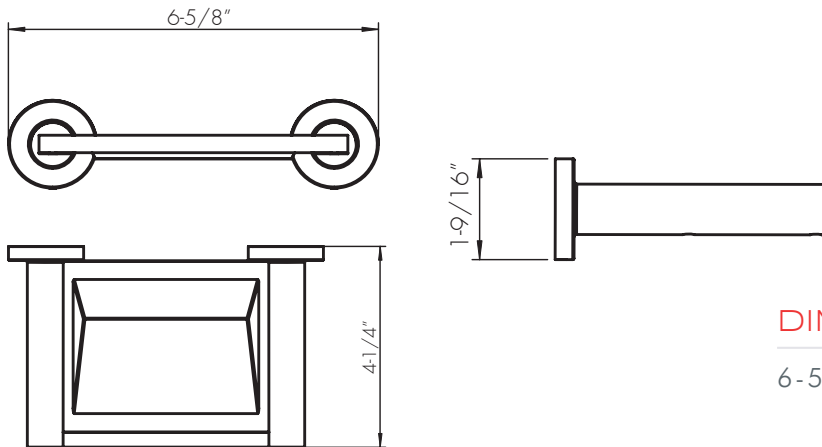

2050132

SOAP DISHES **SERIES**
BY COSMIC

BY
COSMIC

www.daxib.com

MEASUREMENTS

DIMENSIONS

6-5/8" x 1-9/16" x 4-1/4"

INSTALLATION GUIDE