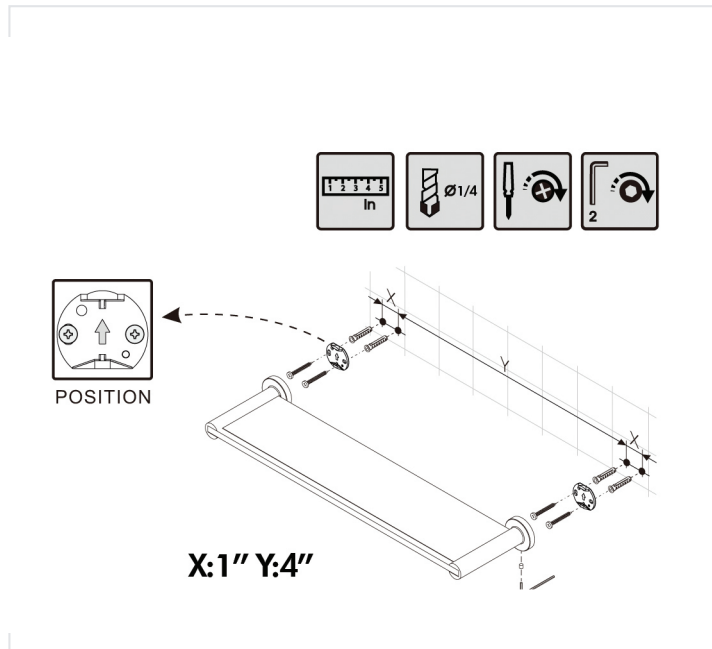

2050132

SOAP DISHES **SERIES**
BY COSMIC

BY
COSMIC

www.daxib.com

MEASUREMENTS

DIMENSIONS

6-5/8" x 1-9/16" x 4-1/4"

INSTALLATION GUIDE