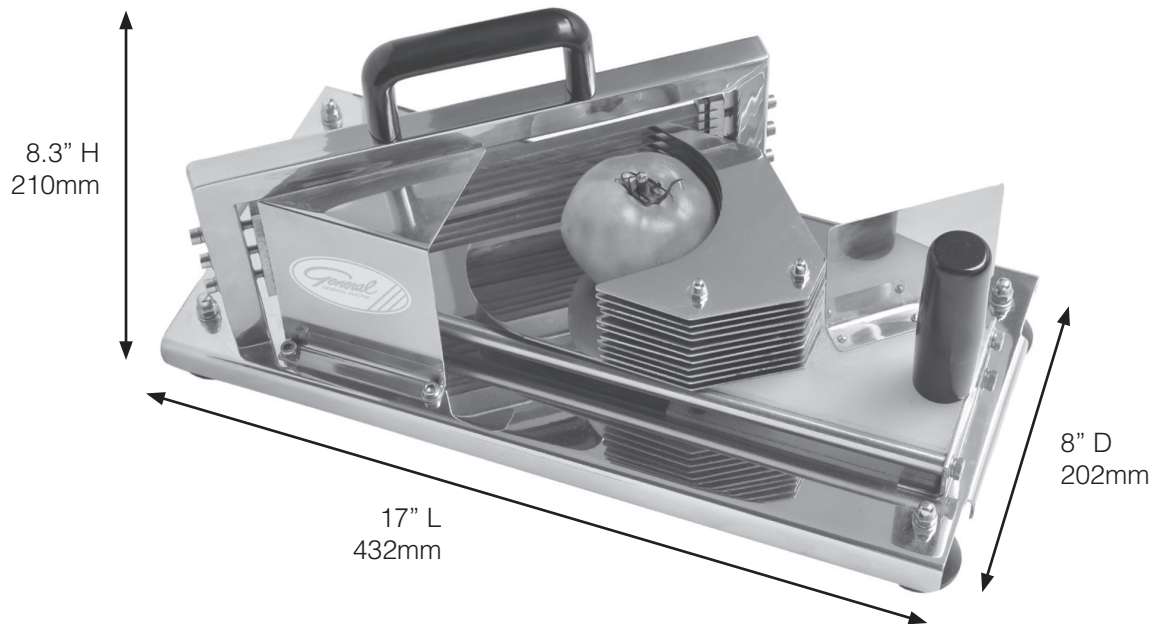

# TOMATO SLICER

## GTS200/GTS100

### FEATURE LIST

Slice thickness: GTS100: 3/16" / 4mm  
GTS200: 1/4" / 5.5mm

Weight: 11.5LB / 5.2KG

Dimensions: 17" L x 8" D x 8.3" H  
432mm L X 202mm D X 210mm H

- All stainless steel construction
- Consistent cut thickness of 3/16" or 1/4"
- Safety plate to protect hands
- Non-slip gripping feet to securely attach to table
- Removable and replaceable blades