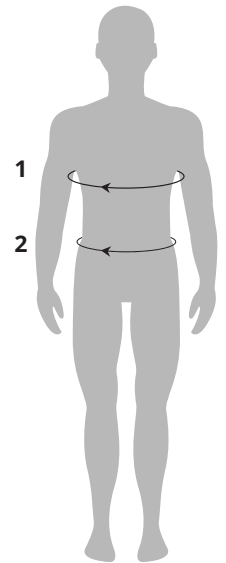

NSPCC**Performance Tech T-Shirt****Size Guide**

Fabric - 100% Polyester | Weight - 140gsm

SIZE	Chest (cm)	Inches
XS	89	35
S	97	38
M	102	40
L	110	43
XL	115	45
XXL	122	48

**Measurement Tips:**

1. CHEST: Measure around the largest part of your chest. Be sure not to pull the measuring tape too taut.
2. WAIST: Measure around your natural waistline and ensure the measuring tape is taut.