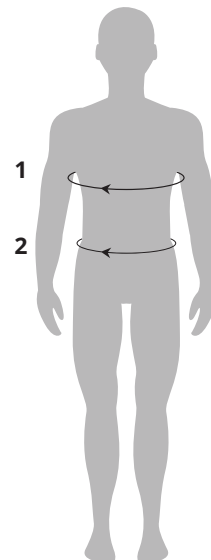

## NSPCC Running Vest

Size Guide			Mens Size	
SIZE	Chest (cm)	Inches	Length (cm)	inches
XXS	86	34	66	26
XS	92	36	66	26
S	97	38	68	26.75
M	102	40	70	27.5
L	107	42	72	28.25
XL	112	44	74	29
XXL	117	46	76	29.75

Size Guide			Ladies Size	
SIZE	Chest (cm)	Inches	Length (cm)	inches
XXS	76	30	61	24
XS	82	32	63	24.75
S	87	34	65	25.5
M	92	36	67	26.25
L	97	38	69	27.25
XL	102	40	71	27.75
XXL	107	42	73	28.5

### Measurement Tips:

- 1. CHEST: Measure around the largest part of your chest. Be sure not to pull the measuring tape too taut.
- 2. WAIST: Measure around your natural waistline and ensure the measuring tape is taut.