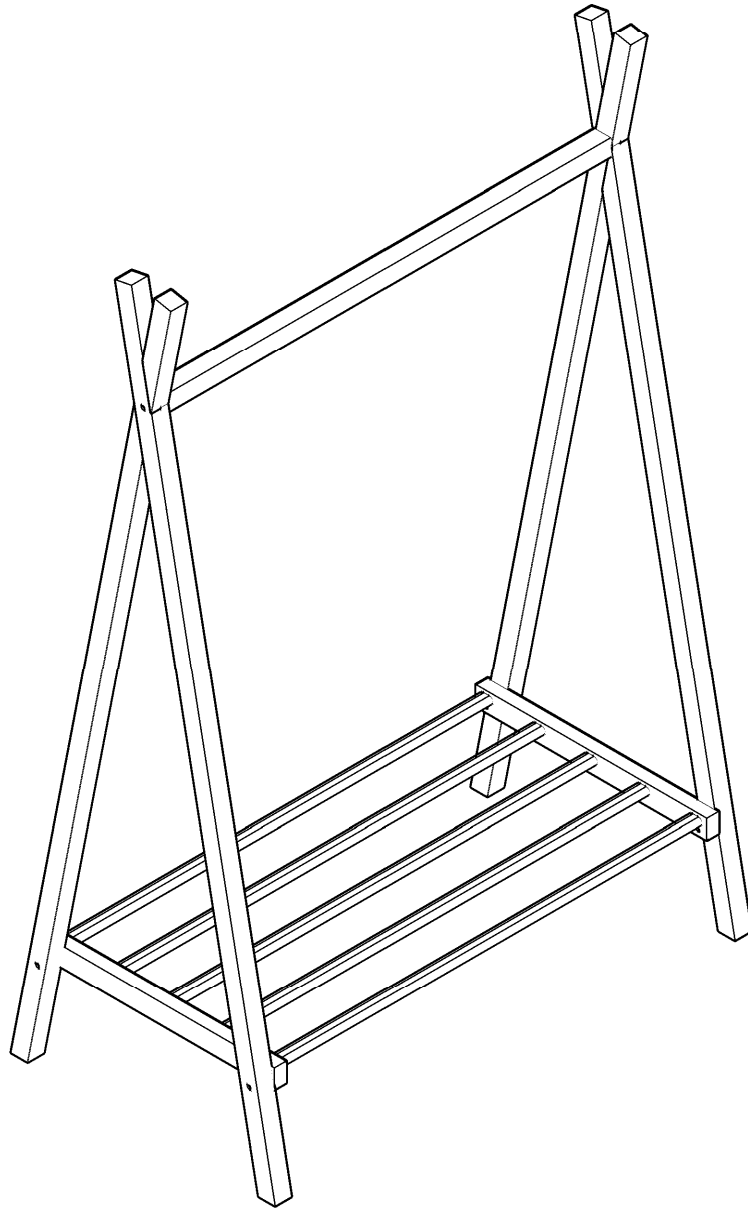

NOLA Clothes Rail
Assembly instructions

**IMPORTANT RETAIN FOR FUTURE REFERENCE
READ CAREFULLY**

Safety Warnings

- All assembly fittings should always be tightened properly and checked regularly
- Be aware of the risk of burning cigarettes, open fires, and other sources of strong heat, such as electric bar fires, gas fires, etc. in the near vicinity of the unit
- Always leave the unit clean and dry, wipe up spillages immediately. The product may be cleaned with a damp cloth and diluted washing detergent, it should be dried immediately with a soft clean cloth. Do not use abrasives, bleach, alcohol or ammonia based household polishes.
- DO NOT use the unit if any part is missing, damaged or broken. Contact CuddleCo Customer services for replacement parts and instructional literature if needed. DO NOT substitute parts.
- Furniture can be dangerous if incorrectly installed, assembly should be carried out by a competent person
- Follow the instructions in detail to ensure the safety features of the item are not compromised
- Take care when handling or moving furniture. Careless handling can cause damage
- During assembly children should be kept away from the product due to the possible risk of injury
- Remove all parts from packaging and check against the parts list
- Do not discard any packaging until you are sure you have all parts and the fittings pack

Ref	Dimensions	Visual	Qty	Ctn
1	140 x 3 cm		4	1
2	84 x 44 cm		1	1
3	84 x 3 cm		1	1

Ref	Dimensions	Qty	mm	10	20	30	40	50	60	70
A	6 x 60 mm	2								
B	10 x 13 mm	6								
D	N/A	1								
C	6 x 40 mm	4								