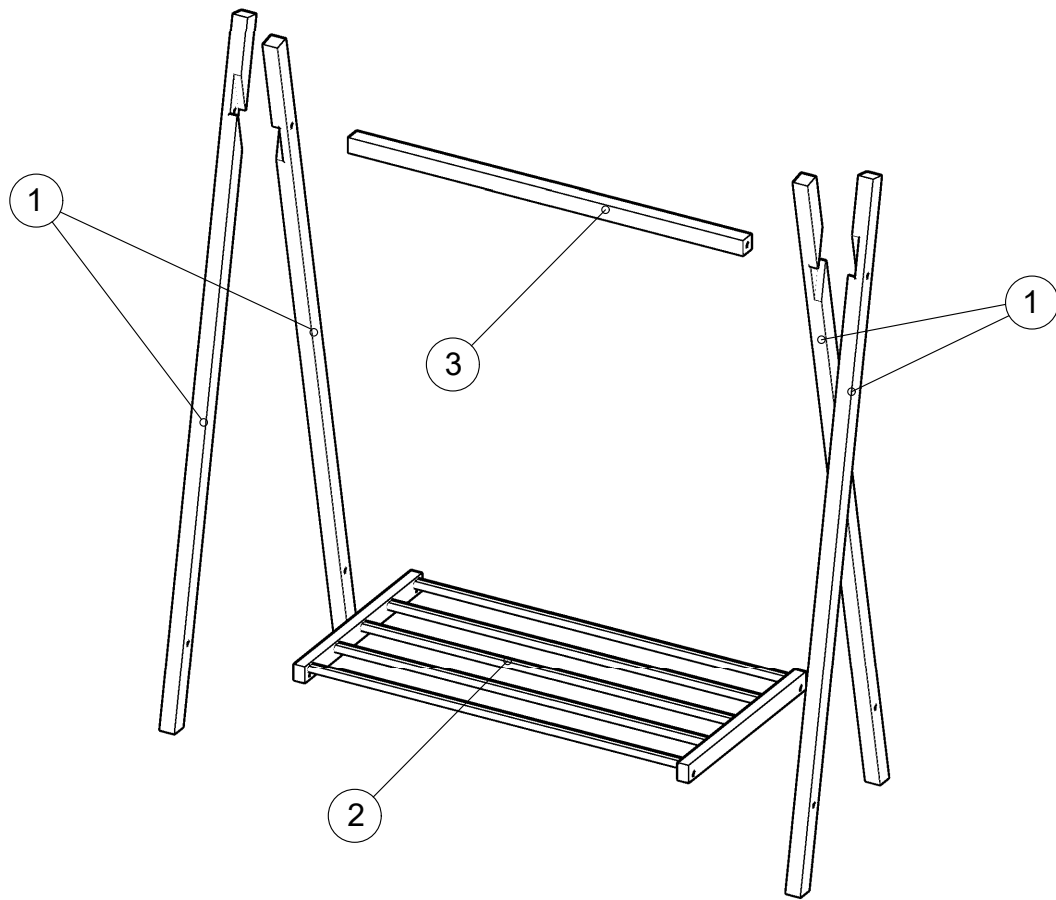

NOLA Clothes Rail
Assembly instructions

**IMPORTANT RETAIN FOR FUTURE REFERENCE
READ CAREFULLY**

Safety Warnings

- All assembly fittings should always be tightened properly and checked regularly
- Be aware of the risk of burning cigarettes, open fires, and other sources of strong heat, such as electric bar fires, gas fires, etc. in the near vicinity of the unit
- Always leave the unit clean and dry, wipe up spillages immediately. The product may be cleaned with a damp cloth and diluted washing detergent, it should be dried immediately with a soft clean cloth. Do not use abrasives, bleach, alcohol or ammonia based household polishes.
- DO NOT use the unit if any part is missing, damaged or broken. Contact CuddleCo Customer services for replacement parts and instructional literature if needed. DO NOT substitute parts.
- Furniture can be dangerous if incorrectly installed, assembly should be carried out by a competent person
- Follow the instructions in detail to ensure the safety features of the item are not compromised
- Take care when handling or moving furniture. Careless handling can cause damage
- During assembly children should be kept away from the product due to the possible risk of injury
- Remove all parts from packaging and check against the parts list
- Do not discard any packaging until you are sure you have all parts and the fittings pack

Ref	Dimensions	Visual	Qty	Ctn
1	140 x 3 cm		4	1
2	84 x 44 cm		1	1
3	84 x 3 cm		1	1

Ref	Dimensions	Qty	mm	10	20	30	40	50	60	70
A	6 x 60 mm	2								
B	10 x 13 mm	6								
D	N/A	1								
C	6 x 40 mm	4								