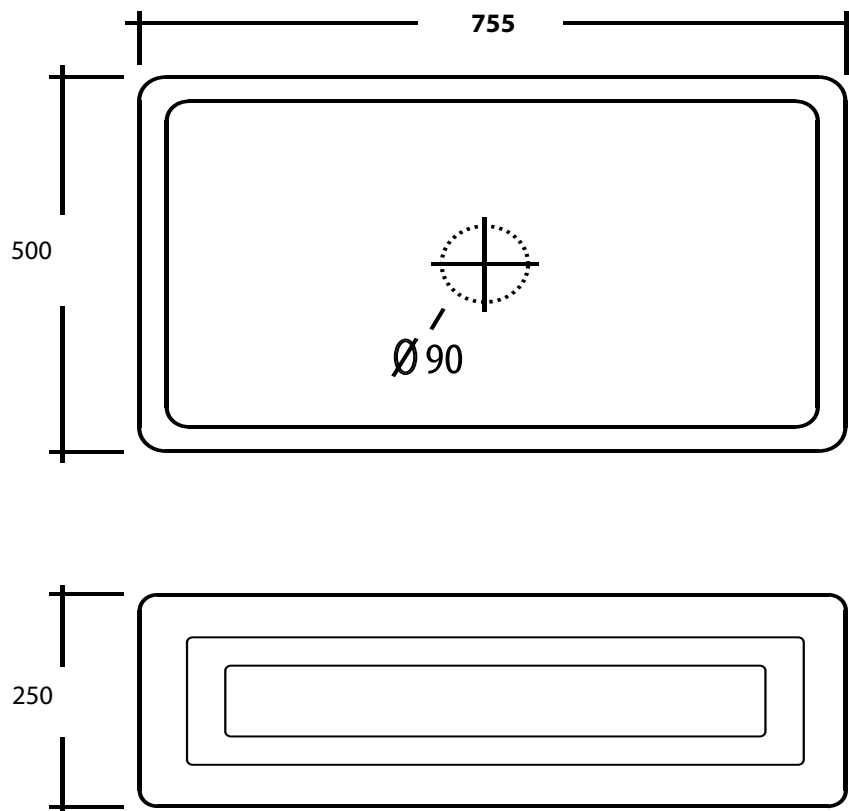

Single Shaker Farmhouse Sink

belfastsinks.com.au

Dimensions (MM)

** DUE TO THE MANUFACTURING PROCESS SINKS MAY HAVE SLIGHT VARIANCES IN SIZE. THESE DIMENSIONS SHOULD BE USED AS A GUIDE ONLY. WE STRONGLY RECOMMEND THE SINK BE ON SITE WHEN CABINETS OR BENCH TOPS ARE BEING PREPARED FOR THE SINK.*