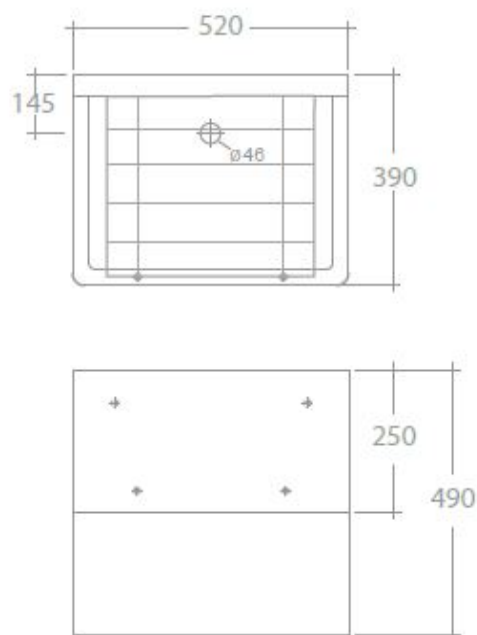

Scullery Tub

belfastsinks.com.au

Dimensions (MM)

** DUE TO THE MANUFACTURING PROCESS SINKS MAY HAVE SLIGHT VARIANCES IN SIZE. THESE DIMENSIONS SHOULD BE USED AS A GUIDE ONLY. WE STRONGLY RECOMMEND THE SINK BE ON SITE WHEN CABINETS OR BENCH TOPS ARE BEING PREPARED FOR THE SINK.*