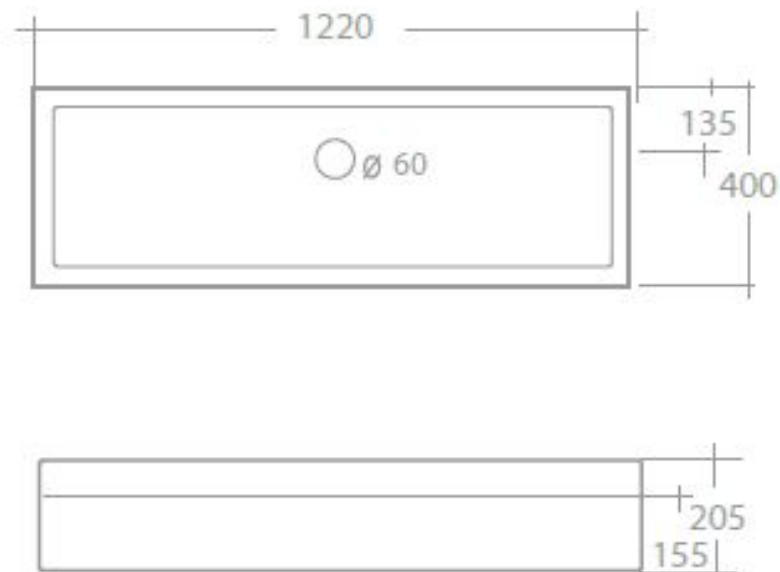

## Dimensions (MM)

*\* DUE TO THE MANUFACTURING PROCESS SINKS MAY HAVE SLIGHT VARIANCES IN SIZE. THESE DIMENSIONS SHOULD BE USED AS A GUIDE ONLY. WE STRONGLY RECOMMEND THE SINK BE ON SITE WHEN CABINETS OR BENCH TOPS ARE BEING PREPARED FOR THE SINK.*