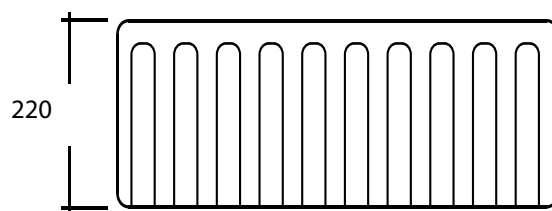

# Fluted Butler 595

### Dimensions (MM)

*\* DUE TO THE MANUFACTURING PROCESS SINKS MAY HAVE SLIGHT VARIANCES IN SIZE. THESE DIMENSIONS SHOULD BE USED AS A GUIDE ONLY. WE STRONGLY RECOMMEND THE SINK BE ON SITE WHEN CABINETS OR BENCH TOPS ARE BEING PREPARED FOR THE SINK.*