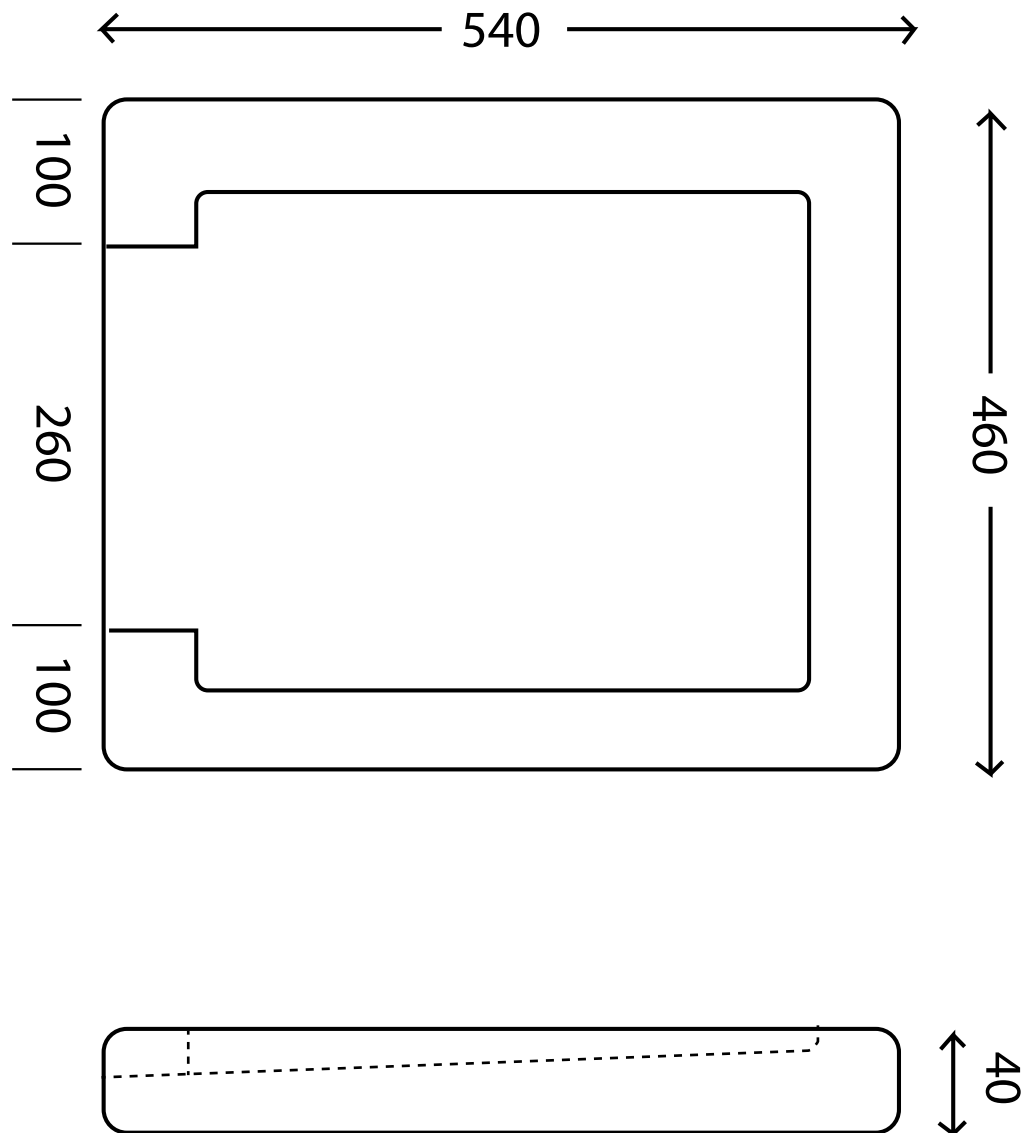

## Dimensions (MM)

Weight: 15kg

\* DUE TO THE MANUFACTURING PROCESS SINKS MAY HAVE SLIGHT VARIANCES IN SIZE. THESE DIMENSIONS SHOULD BE USED AS A GUIDE ONLY. WE STRONGLY RECOMMEND THE SINK BE ON SITE WHEN CABINETS OR BENCH TOPS ARE BEING PREPARED FOR THE SINK.