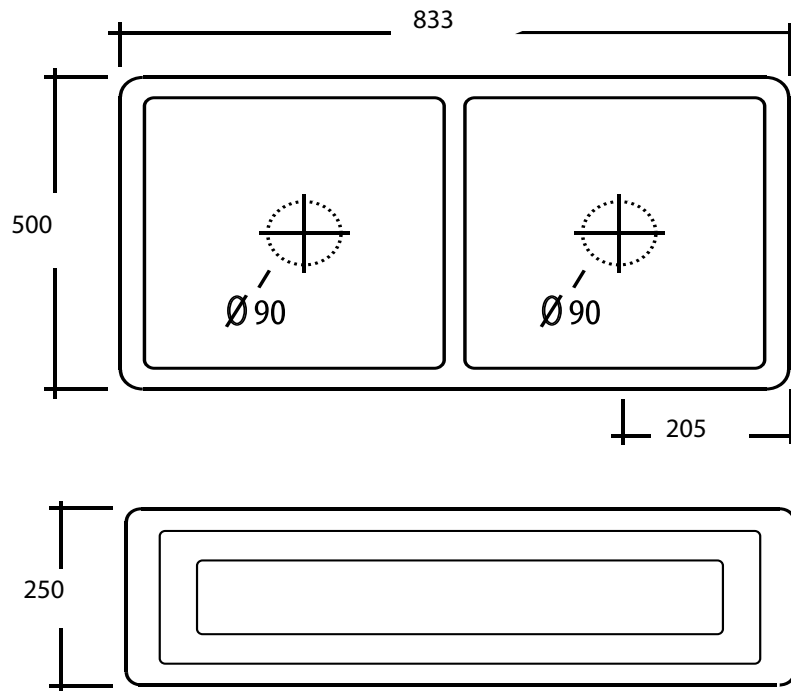

Double Shaker Farmhouse Sink

belfastsinks.com.au

Dimensions (MM)

** DUE TO THE MANUFACTURING PROCESS SINKS MAY HAVE SLIGHT VARIANCES IN SIZE. THESE DIMENSIONS SHOULD BE USED AS A GUIDE ONLY. WE STRONGLY RECOMMEND THE SINK BE ON SITE WHEN CABINETS OR BENCH TOPS ARE BEING PREPARED FOR THE SINK.*