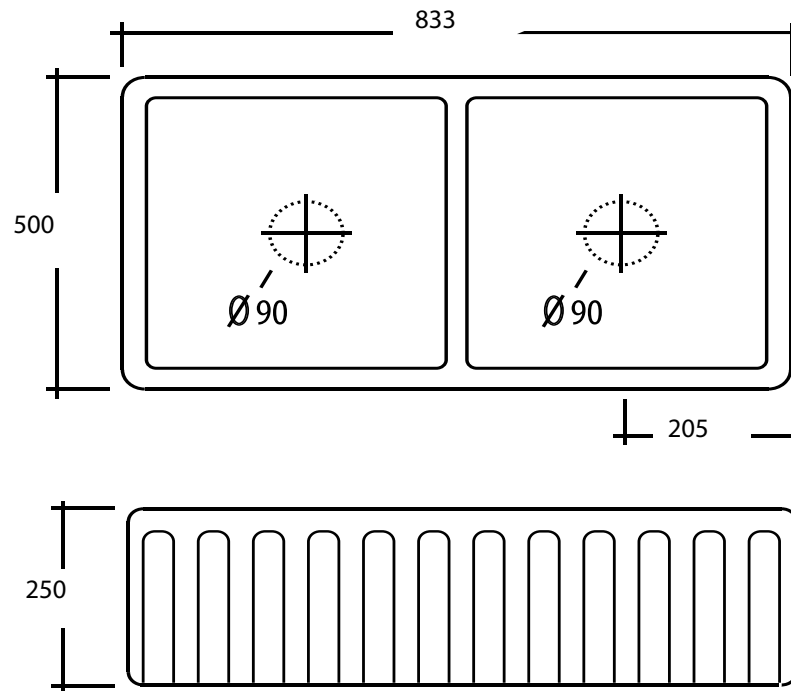

Double Fluted Apron Sink

Dimensions (MM)

** DUE TO THE MANUFACTURING PROCESS SINKS MAY HAVE SLIGHT VARIANCES IN SIZE. THESE DIMENSIONS SHOULD BE USED AS A GUIDE ONLY. WE STRONGLY RECOMMEND THE SINK BE ON SITE WHEN CABINETS OR BENCH TOPS ARE BEING PREPARED FOR THE SINK.*