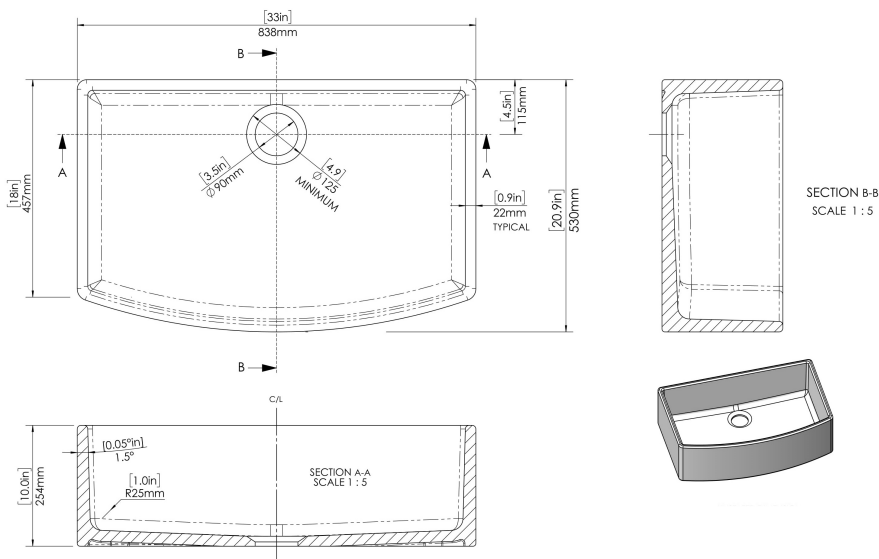

# Specification Sheet

<b>SALES CODE:</b>	838 Curved	<b>DESCRIPTION:</b>	Curved Apron Sink 838 X 457 X 255
--------------------	------------	---------------------	-----------------------------------

PRODUCT DIMENSIONS (mm)		
Height (mm)	Width (mm)	Depth (mm)
254	838	457

PRODUCT DIMENSIONS (inch)		
Height (inch)	Width (inch)	Depth (inch)
10	33	20.9

INNER BOWL DIMENSIONS (mm)		
Height (mm)	Width (mm)	Depth (mm)
232	794	486

INNER BOWL DIMENSIONS (inch)		
Height (inch)	Width (inch)	Depth (inch)
9.1	31.3	19.1

PACKAGING DATA			
Packaging Options		Box Qty	1
UPC/cUPC		Gross Wgt Kg	0
UPC/cUPC Number		Barcode	

PRODUCT DETAILS					
Country of Origin	Utd.Arab.Emir.	Number of Bowls	1	Overflow	No
Product Material	Fireclay	Flute Size	N/A	Outlet Size	90 mm
Colour	White	Rebate Size	N/A	Template	No
Waste Type Req'd	90mm Strainer Waste	Care Guide	Yes	Extras	N/A