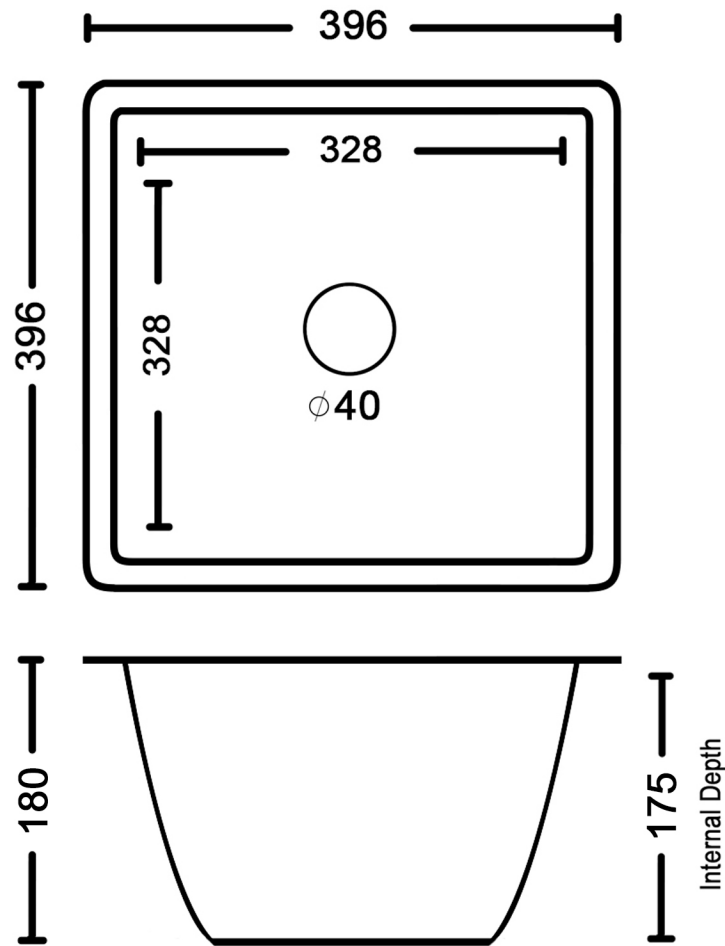

Copper undermount small sink

belfastsinks.com.au

Dimensions (mm)

**DUE TO THE MANUFACTURING PROCESS SINKS MAY HAVE SLIGHT VARIANCES IN SIZE. THESE DIMENSIONS SHOULD BE USED AS A GUIDE ONLY. WE STRONGLY RECOMMEND THE SINK BE ON SITE WHEN CABINETS OR BENCH TOPS ARE BEING PREPARED FOR THE SINK.*