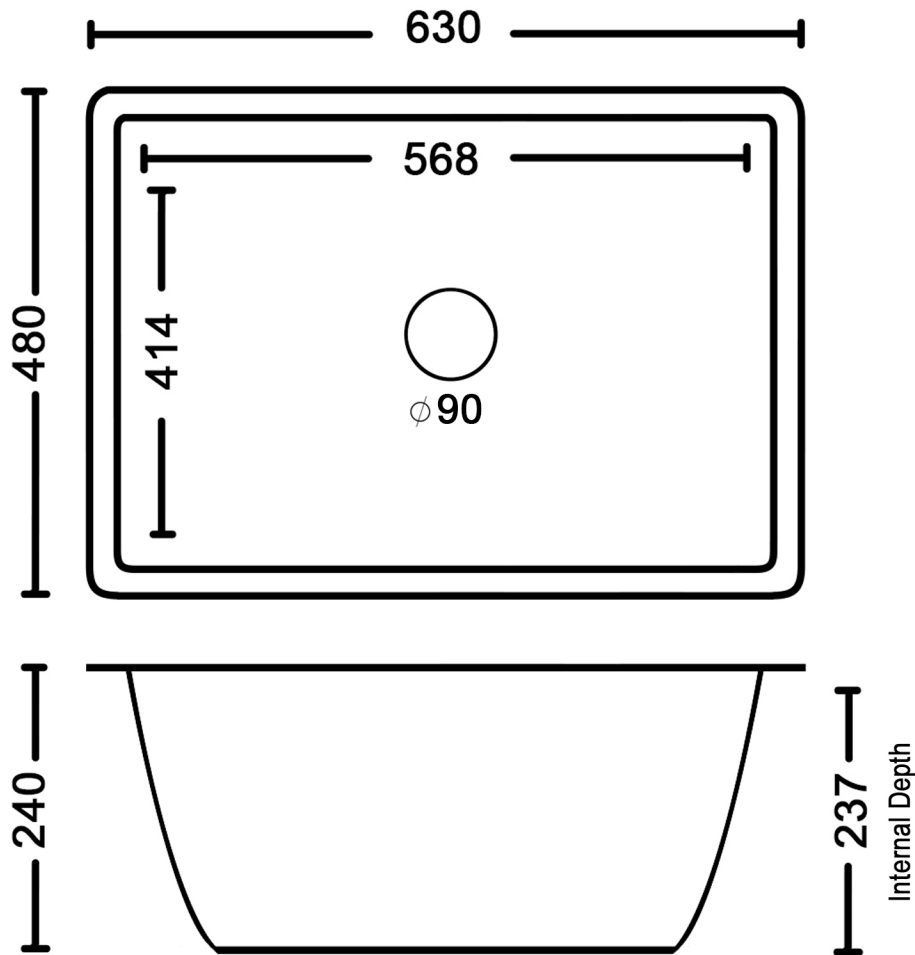

Copper undermount large sink

belfastsinks.com.au

Dimensions (mm)

**DUE TO THE MANUFACTURING PROCESS SINKS MAY HAVE SLIGHT VARIANCES IN SIZE. THESE DIMENSIONS SHOULD BE USED AS A GUIDE ONLY. WE STRONGLY RECOMMEND THE SINK BE ON SITE WHEN CABINETS OR BENCH TOPS ARE BEING PREPARED FOR THE SINK.*