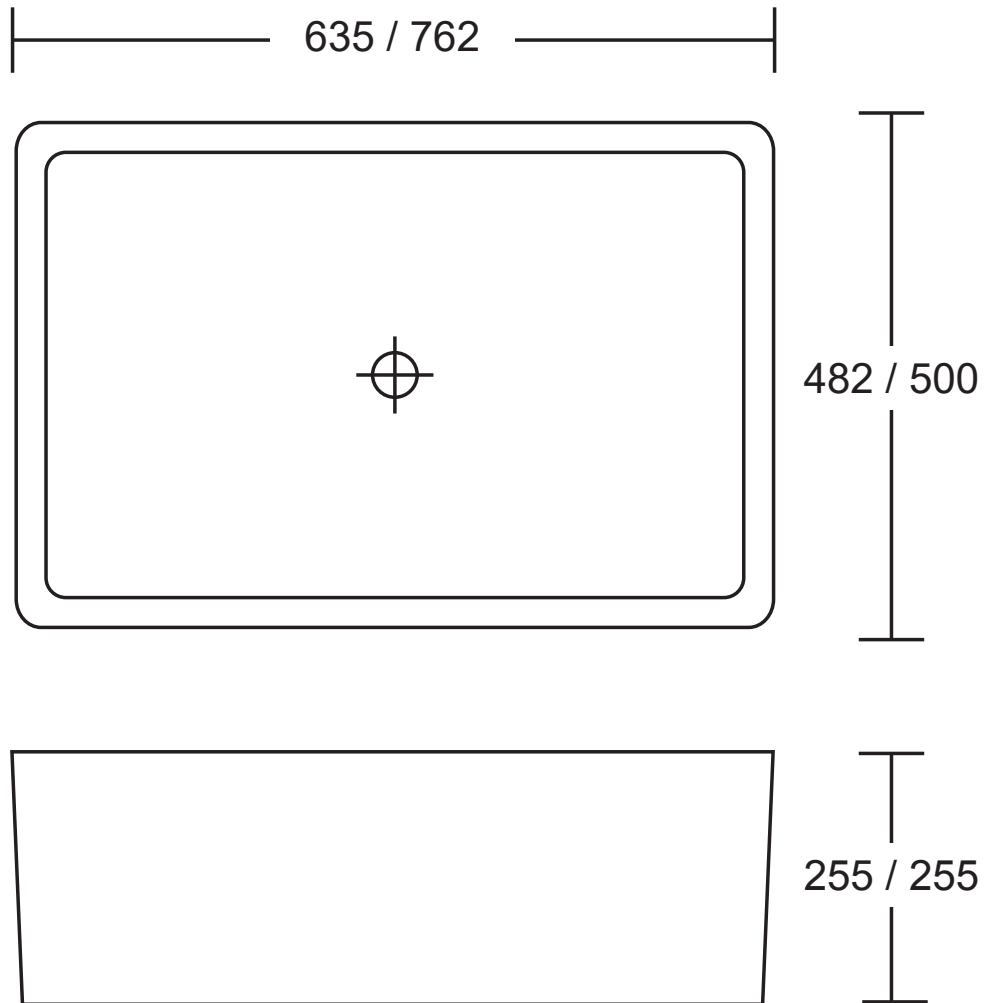

Butler Sink

Small / Large

belfastsinks.com.au

Dimensions (MM)

**DUE TO THE MANUFACTURING PROCESS SINKS MAY HAVE SLIGHT VARIANCES IN SIZE. THESE DIMENSIONS SHOULD BE USED AS A GUIDE ONLY. WE STRONGLY RECOMMEND THE SINK BE ON SITE WHEN CABINETS OR BENCH TOPS ARE BEING PREPARED FOR THE SINK.*