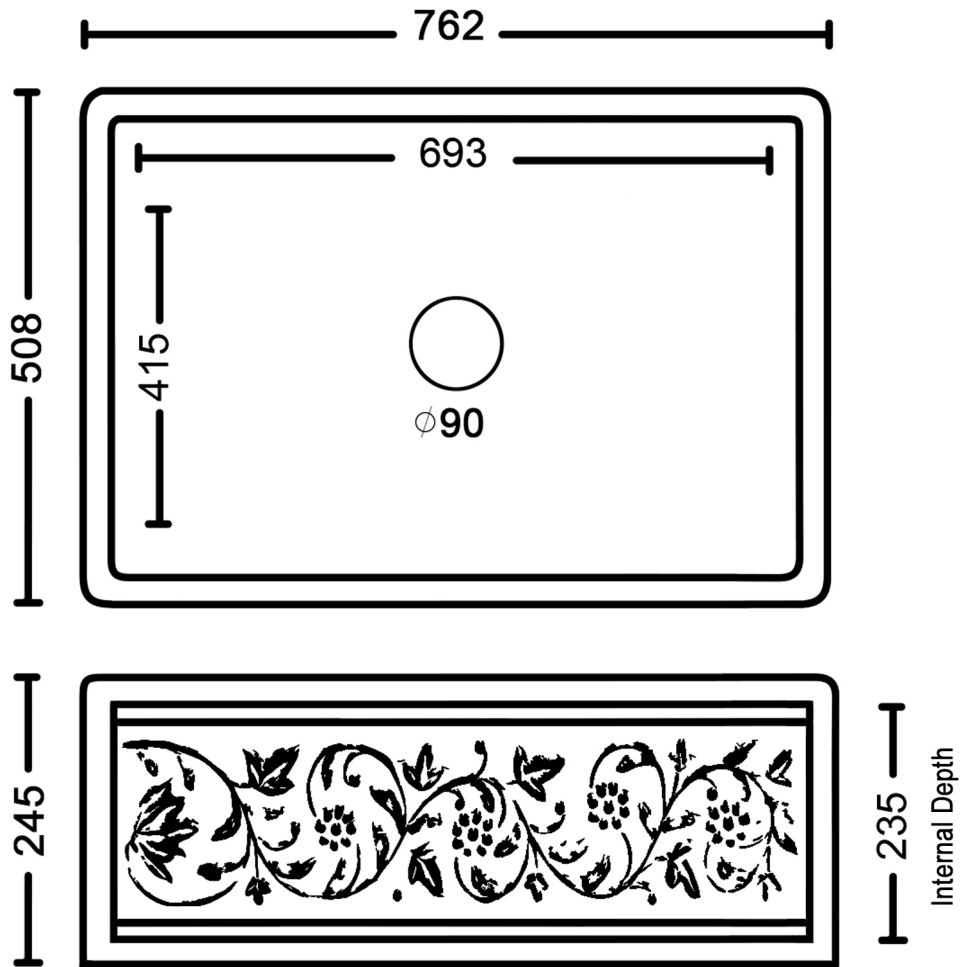

Copper country single bowl sink

belfastsinks.com.au

Dimensions (mm)

**DUE TO THE MANUFACTURING PROCESS SINKS MAY HAVE SLIGHT VARIANCES IN SIZE. THESE DIMENSIONS SHOULD BE USED AS A GUIDE ONLY. WE STRONGLY RECOMMEND THE SINK BE ON SITE WHEN CABINETS OR BENCH TOPS ARE BEING PREPARED FOR THE SINK.*