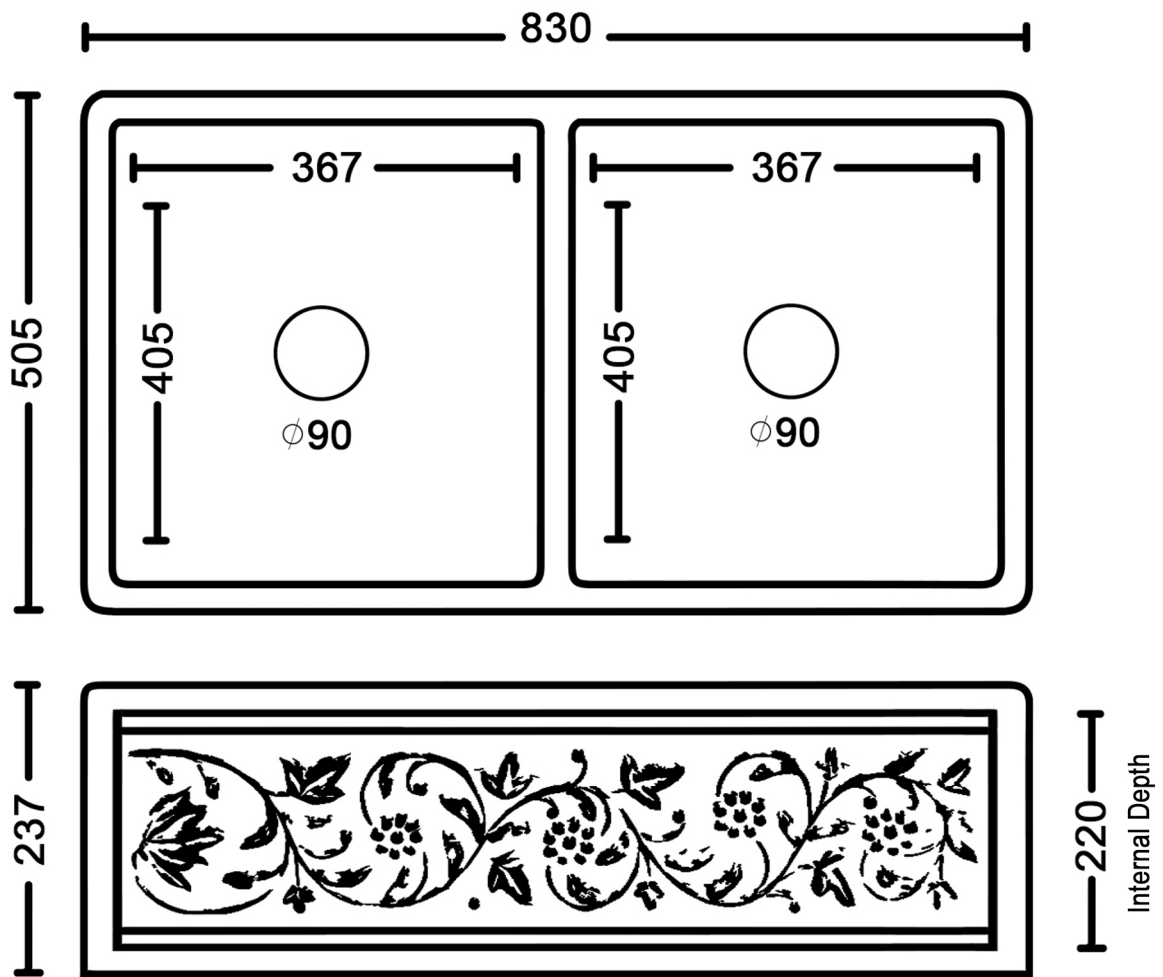

Copper country double bowl sink

belfastsinks.com.au

Dimensions (mm)

**DUE TO THE MANUFACTURING PROCESS SINKS MAY HAVE SLIGHT VARIANCES IN SIZE. THESE DIMENSIONS SHOULD BE USED AS A GUIDE ONLY. WE STRONGLY RECOMMEND THE SINK BE ON SITE WHEN CABINETS OR BENCH TOPS ARE BEING PREPARED FOR THE SINK.*