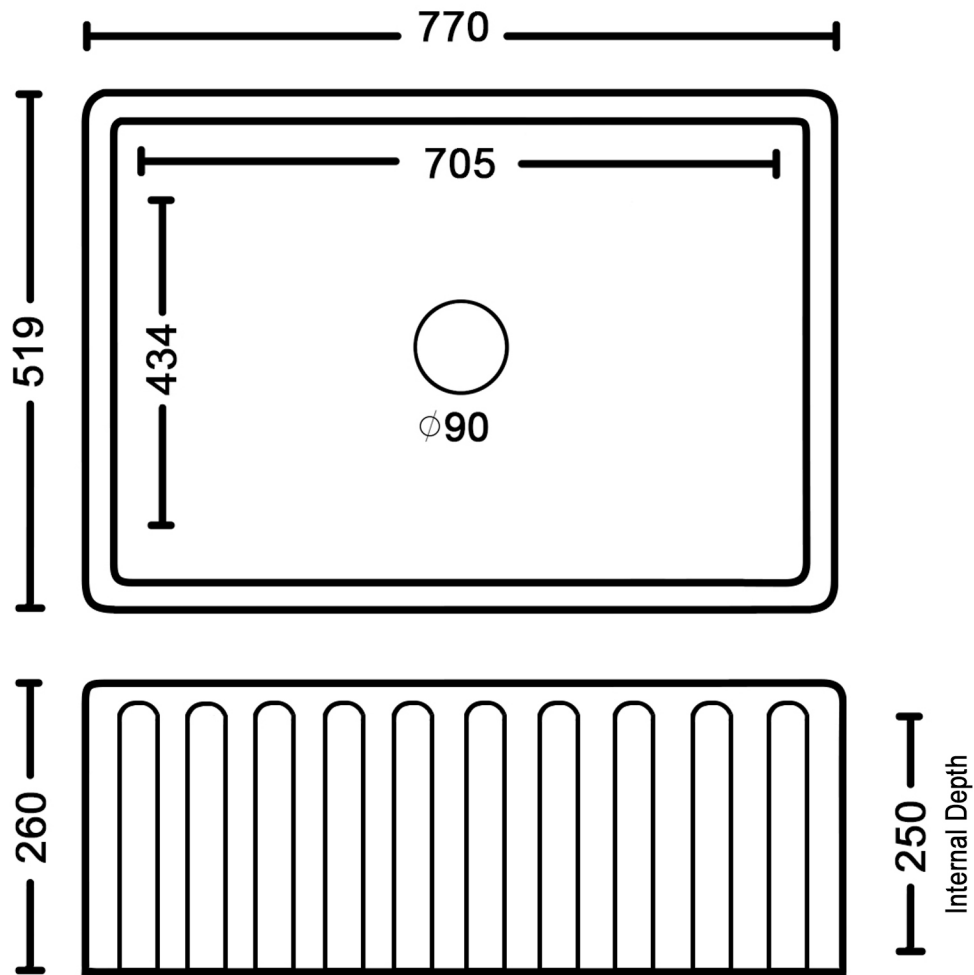

Copper Apron Sink

belfastsinks.com.au

Dimensions (mm)

**DUE TO THE MANUFACTURING PROCESS SINKS MAY HAVE SLIGHT VARIANCES IN SIZE. THESE DIMENSIONS SHOULD BE USED AS A GUIDE ONLY. WE STRONGLY RECOMMEND THE SINK BE ON SITE WHEN CABINETS OR BENCH TOPS ARE BEING PREPARED FOR THE SINK.*