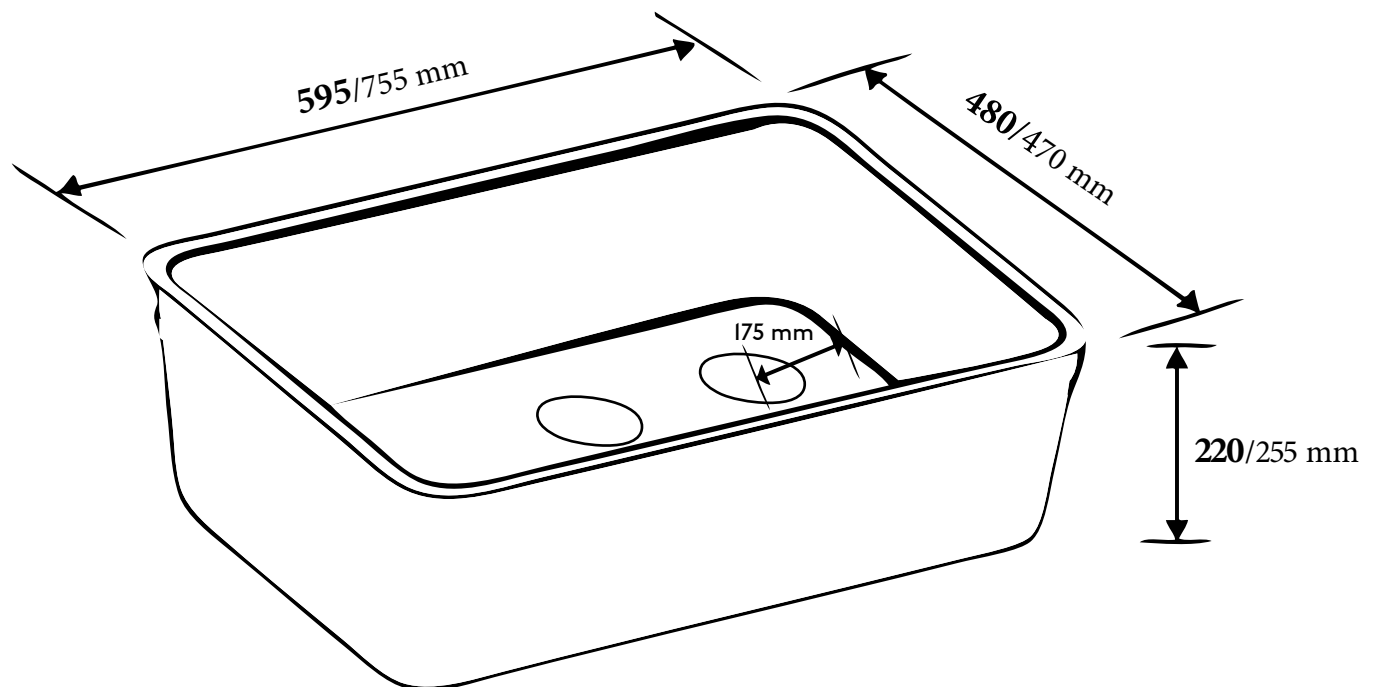

Butler

Sink Small

belfastsinks.com.au

Dimensions (MM)

***The center waste position is for the shorter butler length only.**

** DUE TO THE MANUFACTURING PROCESS SINKS MAY HAVE SLIGHT VARIANCES IN SIZE. THESE DIMENSIONS SHOULD BE USED AS A GUIDE ONLY. WE STRONGLY RECOMMEND THE SINK BE ON SITE WHEN CABINETS OR BENCH TOPS ARE BEING PREPARED FOR THE SINK.*