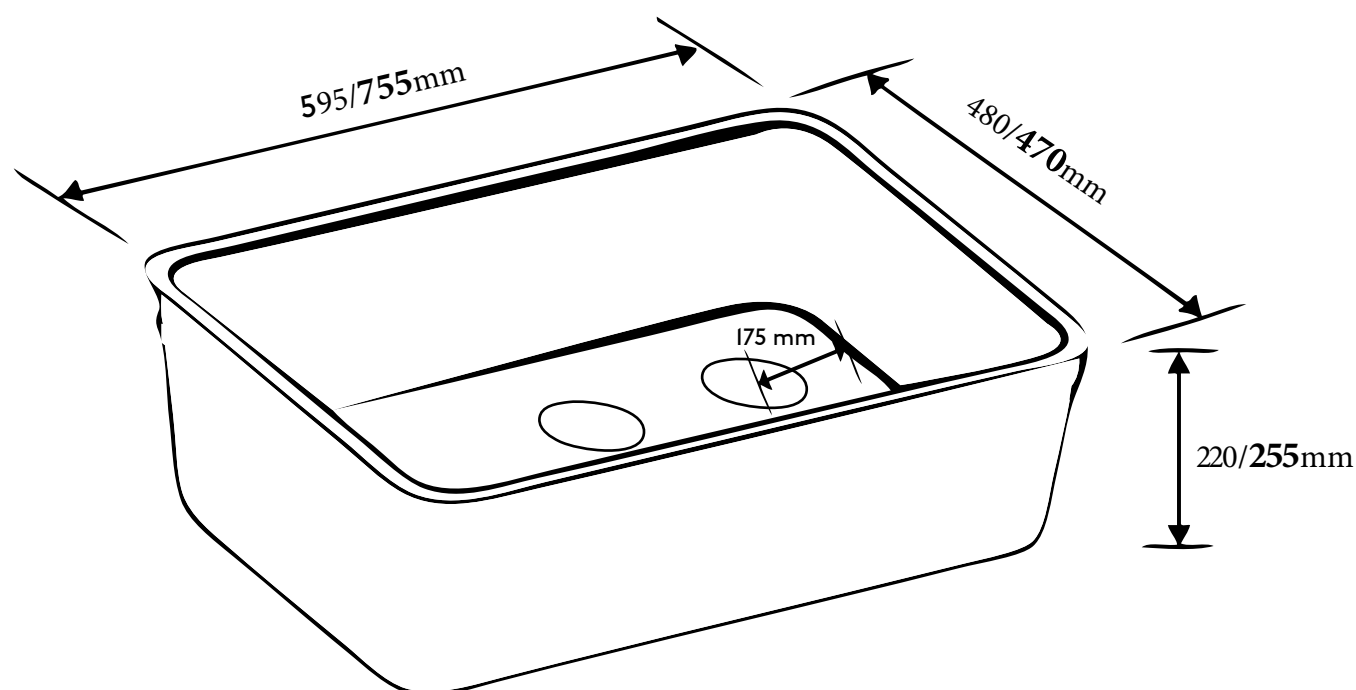

Butler

Sink Large

belfastsinks.com.au

Dimensions (MM)

***The center waste position is for the shorter butler length only.**

** DUE TO THE MANUFACTURING PROCESS SINKS MAY HAVE SLIGHT VARIANCES IN SIZE. THESE DIMENSIONS SHOULD BE USED AS A GUIDE ONLY. WE STRONGLY RECOMMEND THE SINK BE ON SITE WHEN CABINETS OR BENCH TOPS ARE BEING PREPARED FOR THE SINK.*