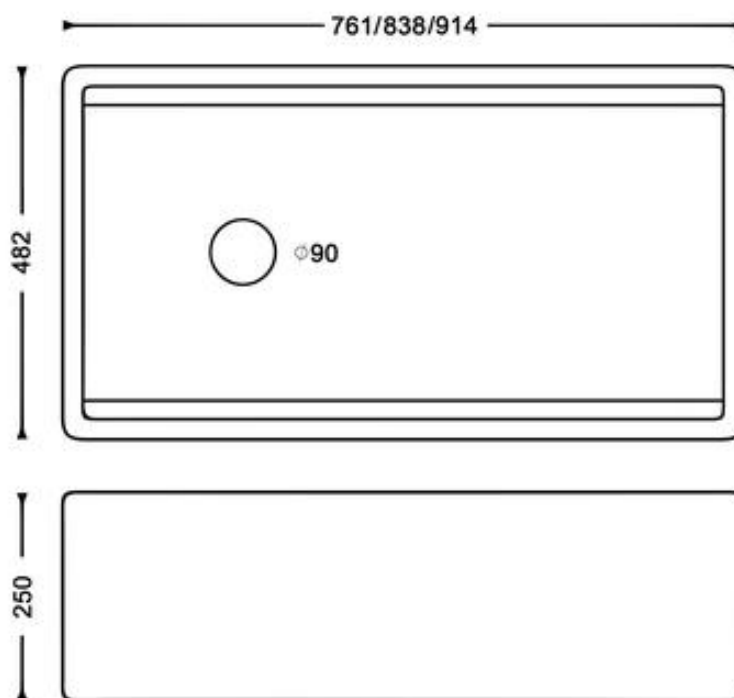

Butler Kitchen Sink System 914mm

belfastsinks.com.au

Dimensions (MM)

** DUE TO THE MANUFACTURING PROCESS SINKS MAY HAVE SLIGHT VARIANCES IN SIZE. THESE DIMENSIONS SHOULD BE USED AS A GUIDE ONLY. WE STRONGLY RECOMMEND THE SINK BE ON SITE WHEN CABINETS OR BENCH TOPS ARE BEING PREPARED FOR THE SINK.*