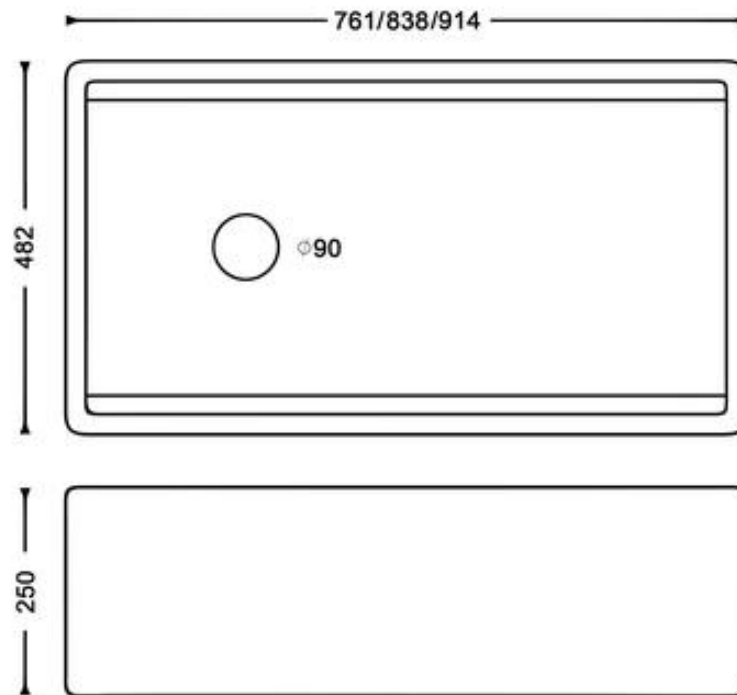

# Butler Kitchen Sink System 838mm

belfastsinks.com.au

## Dimensions (MM)

*\* DUE TO THE MANUFACTURING PROCESS SINKS MAY HAVE SLIGHT VARIANCES IN SIZE. THESE DIMENSIONS SHOULD BE USED AS A GUIDE ONLY. WE STRONGLY RECOMMEND THE SINK BE ON SITE WHEN CABINETS OR BENCH TOPS ARE BEING PREPARED FOR THE SINK.*