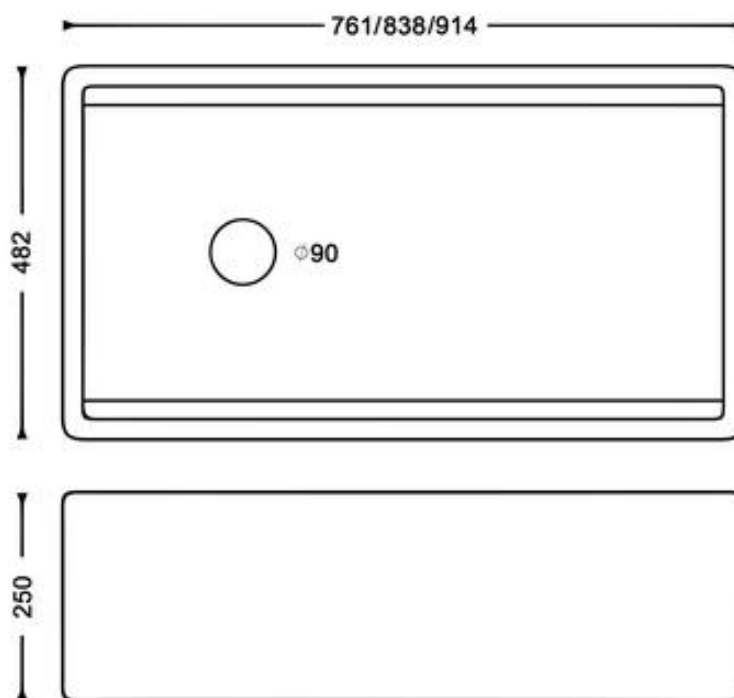

Butler Kitchen Sink System 761mm

belfastsinks.com.au

Dimensions (MM)

** DUE TO THE MANUFACTURING PROCESS SINKS MAY HAVE SLIGHT VARIANCES IN SIZE. THESE DIMENSIONS SHOULD BE USED AS A GUIDE ONLY. WE STRONGLY RECOMMEND THE SINK BE ON SITE WHEN CABINETS OR BENCH TOPS ARE BEING PREPARED FOR THE SINK.*