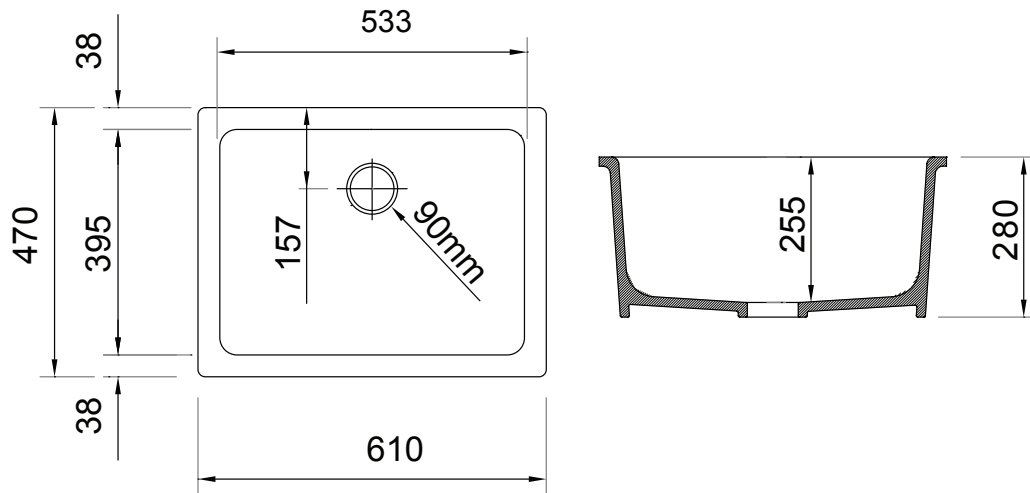

# Undermount Small 610 mm

Fireclay

belfastsinks.com.au

## Dimensions (mm)

\* DUE TO THE MANUFACTURING PROCESS SINKS MAY HAVE SLIGHT VARIANCES IN SIZE. THESE DIMENSIONS SHOULD BE USED AS A GUIDE ONLY. WE STRONGLY RECOMMEND THE SINK BE ON SITE WHEN CABINETS OR BENCH TOPS ARE BEING PREPARED FOR THE SINK.