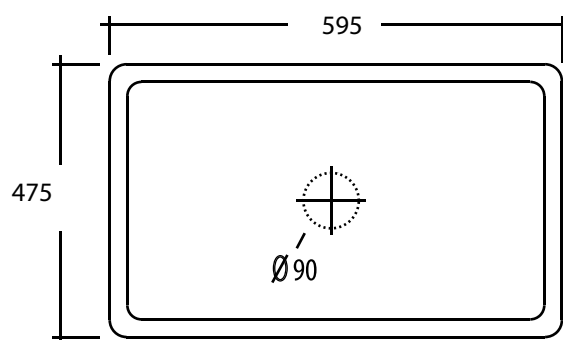

Fluted Apron 595

Sink

belfastsinks.com.au

Dimensions (MM)

* DUE TO THE MANUFACTURING PROCESS SINKS MAY HAVE SLIGHT VARIANCES IN SIZE. THESE DIMENSIONS SHOULD BE USED AS A GUIDE ONLY. WE STRONGLY RECOMMEND THE SINK BE ON SITE WHEN CABINETS OR BENCH TOPS ARE BEING PREPARED FOR THE SINK.