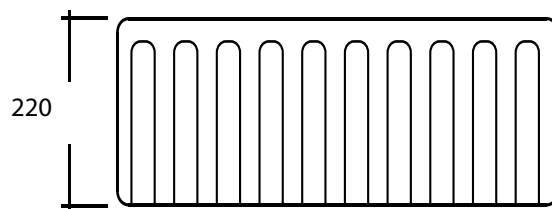

Fluted Apron 595

Sink

belfastsinks.com.au

Dimensions (MM)

* DUE TO THE MANUFACTURING PROCESS SINKS MAY HAVE SLIGHT VARIANCES IN SIZE. THESE DIMENSIONS SHOULD BE USED AS A GUIDE ONLY. WE STRONGLY RECOMMEND THE SINK BE ON SITE WHEN CABINETS OR BENCH TOPS ARE BEING PREPARED FOR THE SINK.