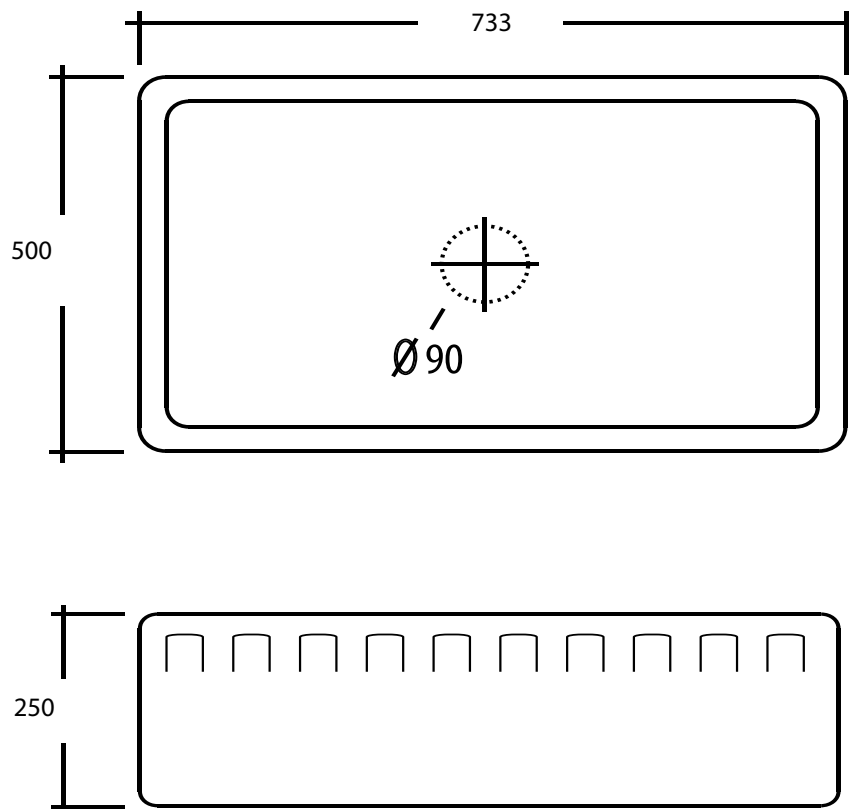

English Farmhouse Sink

belfastsinks.com.au

Dimensions (MM)

* DUE TO THE MANUFACTURING PROCESS SINKS MAY HAVE SLIGHT VARIANCES IN SIZE. THESE DIMENSIONS SHOULD BE USED AS A GUIDE ONLY. WE STRONGLY RECOMMEND THE SINK BE ON SITE WHEN CABINETS OR BENCH TOPS ARE BEING PREPARED FOR THE SINK.