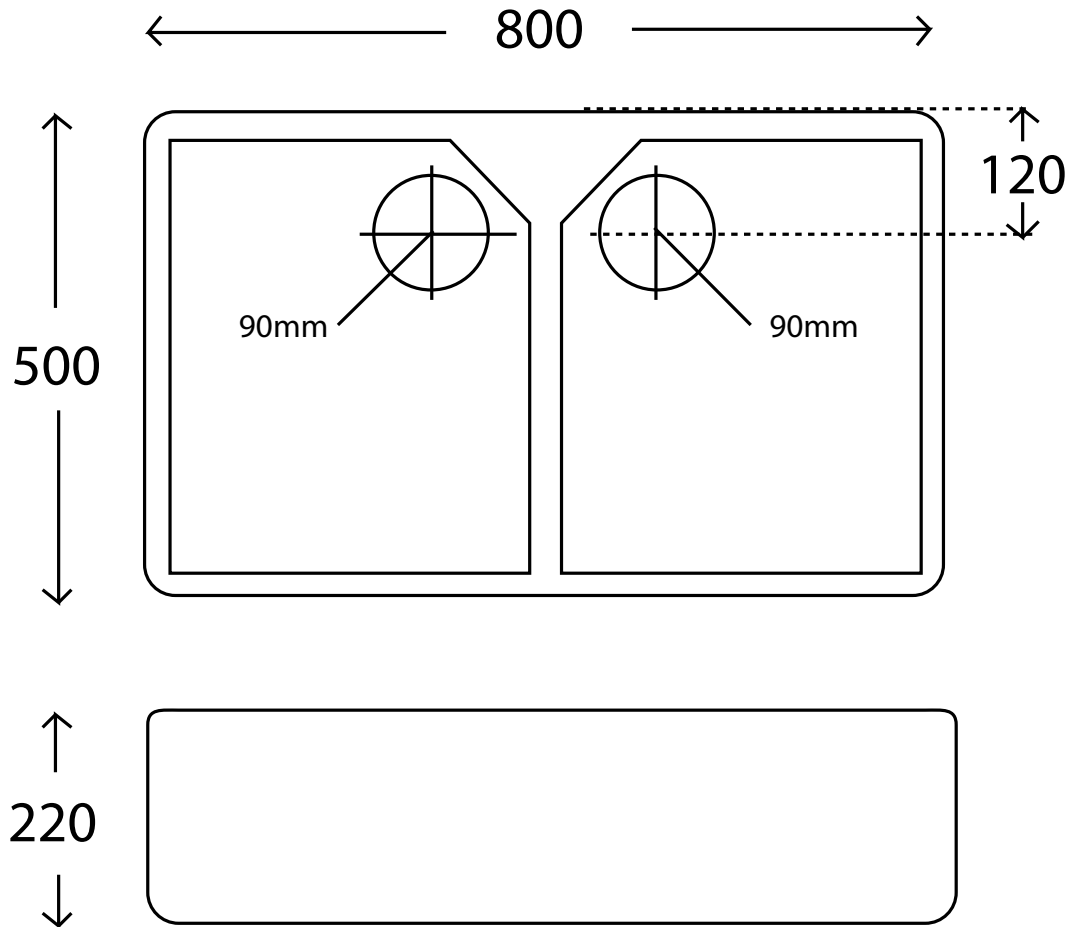

Double Butler Sink

belfastsinks.com.au

Dimensions (MM)

* TAPHOLE OPTIONAL. PLEASE ASK FOR AVAILABILITY.

* DUE TO THE MANUFACTURING PROCESS SINKS MAY HAVE SLIGHT VARIANCES IN SIZE. THESE DIMENSIONS SHOULD BE USED AS A GUIDE ONLY. WE STRONGLY RECOMMEND THE SINK BE ON SITE WHEN CABINETS OR BENCH TOPS ARE BEING PREPARED FOR THE SINK.