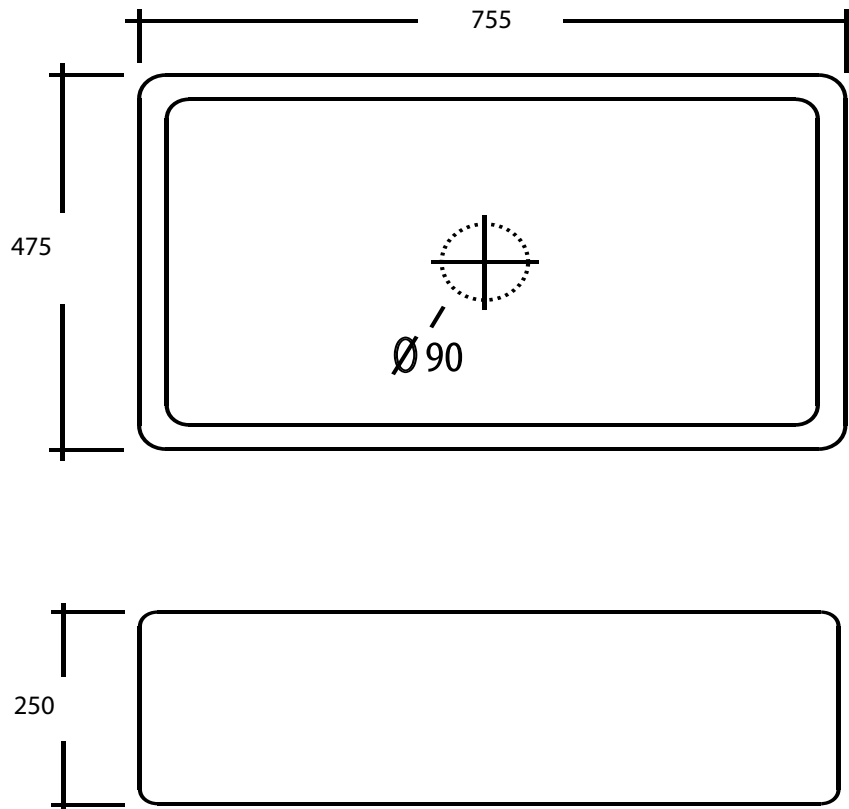

Large Butler Sink

Dimensions (MM)

* DUE TO THE MANUFACTURING PROCESS SINKS MAY HAVE SLIGHT VARIANCES IN SIZE. THESE DIMENSIONS SHOULD BE USED AS A GUIDE ONLY. WE STRONGLY RECOMMEND THE SINK BE ON SITE WHEN CABINETS OR BENCH TOPS ARE BEING PREPARED FOR THE SINK.