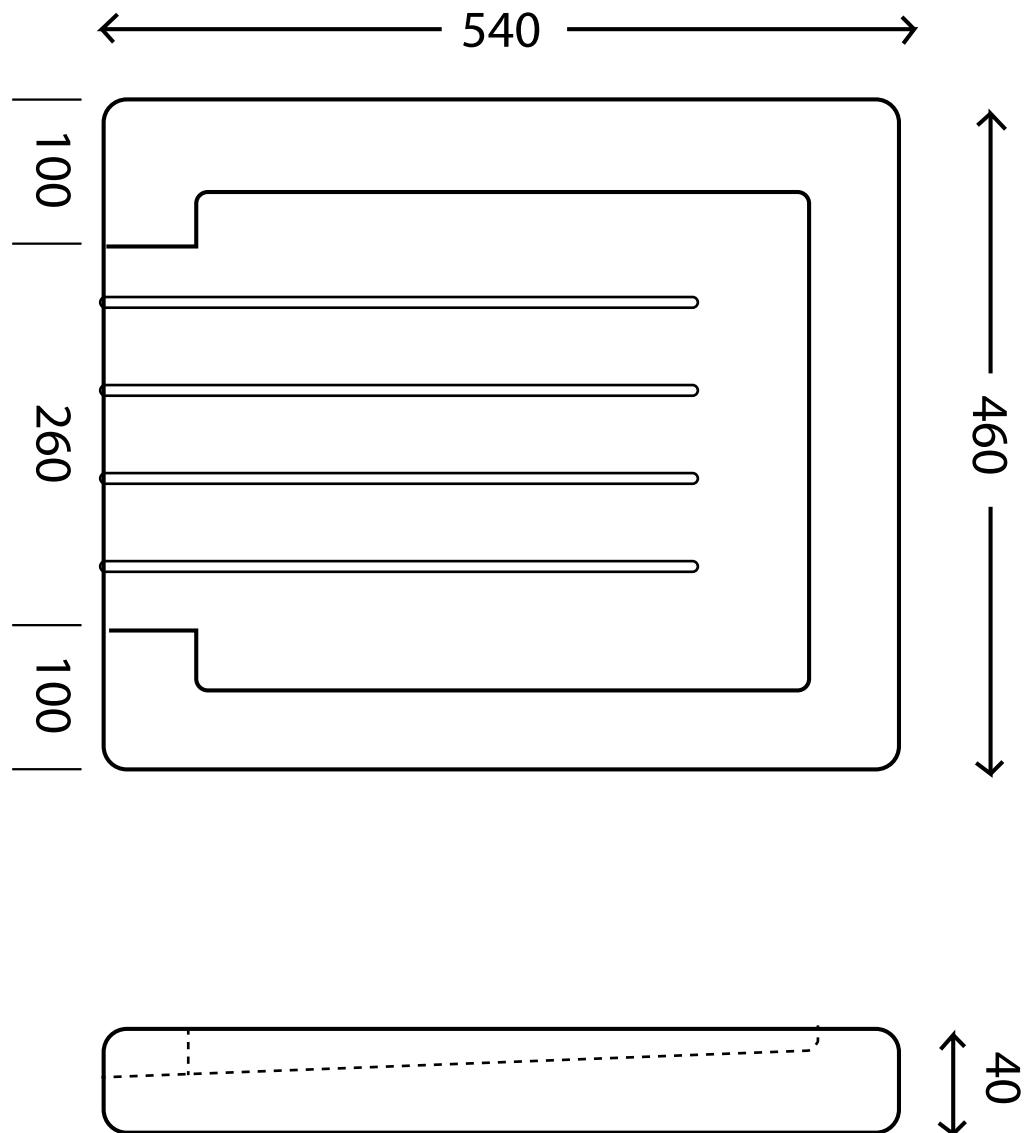

Drain Board

Grooved

belfastsinks.com.au

Dimensions (MM)

Weight: 15kg

* DUE TO THE MANUFACTURING PROCESS SINKS MAY HAVE SLIGHT VARIANCES IN SIZE. THESE DIMENSIONS SHOULD BE USED AS A GUIDE ONLY. WE STRONGLY RECOMMEND THE SINK BE ON SITE WHEN CABINETS OR BENCH TOPS ARE BEING PREPARED FOR THE SINK.