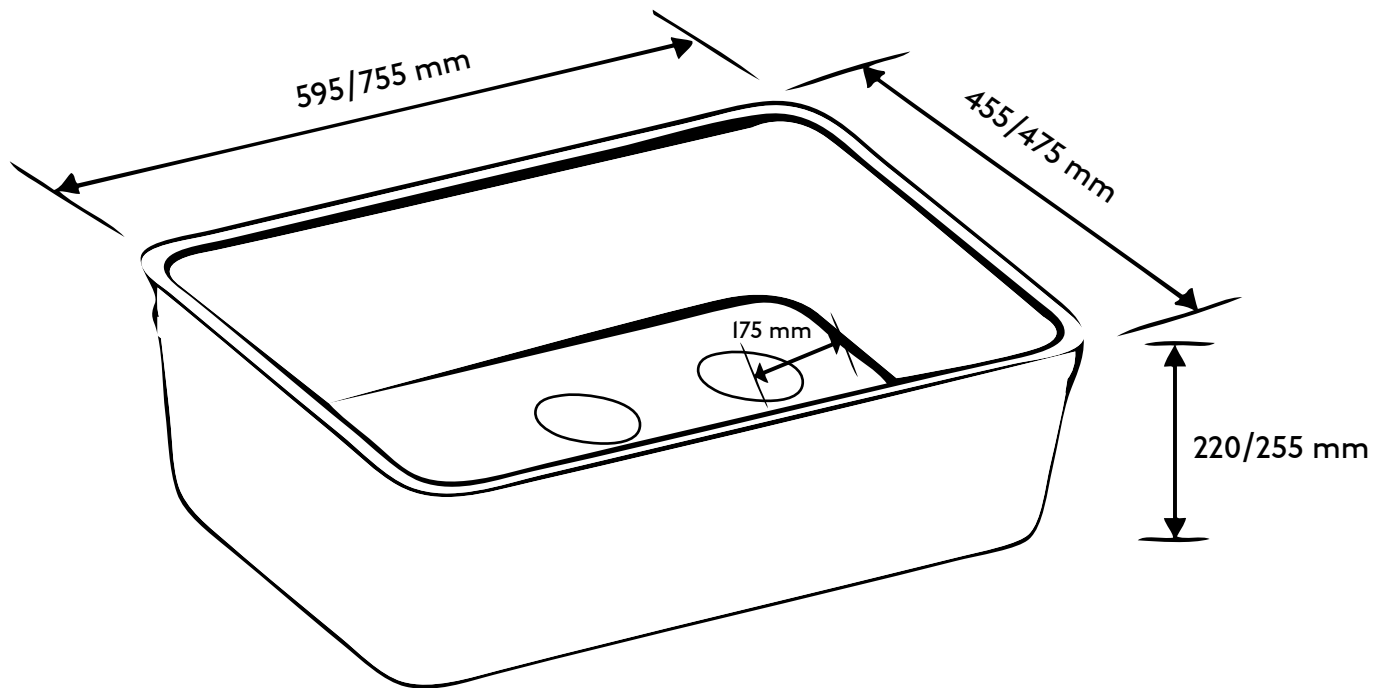

## Dimensions (MM)

**\*The center waste position is for the shorter butler length only.**

\* DUE TO THE MANUFACTURING PROCESS SINKS MAY HAVE SLIGHT VARIANCES IN SIZE. THESE DIMENSIONS SHOULD BE USED AS A GUIDE ONLY. WE STRONGLY RECOMMEND THE SINK BE ON SITE WHEN CABINETS OR BENCH TOPS ARE BEING PREPARED FOR THE SINK.