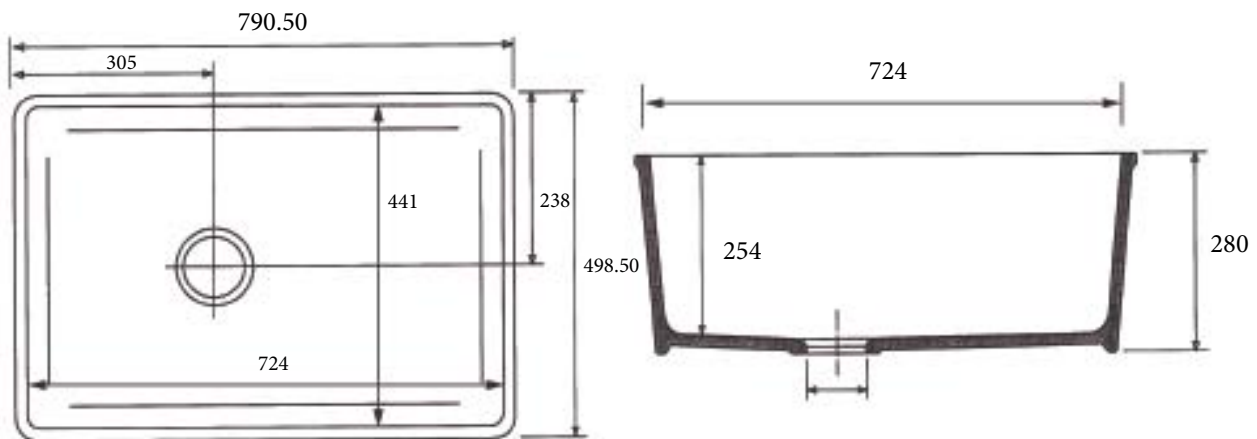

# Undermount Large 790mm

Fireclay

belfastsinks.com.au

## Dimensions (mm)

\* DUE TO THE MANUFACTURING PROCESS SINKS MAY HAVE SLIGHT VARIANCES IN SIZE. THESE DIMENSIONS SHOULD BE USED AS A GUIDE ONLY. WE STRONGLY RECOMMEND THE SINK BE ON SITE WHEN CABINETS OR BENCH TOPS ARE BEING PREPARED FOR THE SINK.