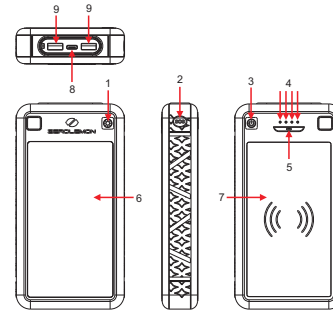

Instruction Manual

26800mAh USB C PD Wireless External Battery

26800mAh USB C PD
Wireless External Battery

User Manual

Thank you for purchasing our product. To ensure optimal performance and safety, please read the following instructions carefully before operating this product. Please keep this manual for future reference.

Functional Introduction

Product Part	Operation
1 LED Light Button	Hold the LED light button for 3 seconds to turn the light on or off. Click the button once to switch between the following 3 light modes: max brightness, low brightness, and strobe.
2 SOS Button	Hold the SOS button for 3 seconds to turn the SOS feature on or off. The key is valid in any state.
3 Power Button	Click to start charging and display the current power level.
4 LED Indicator	Click the power button to show the remaining power level.
5 Wireless Charging Indicator	This light turns green when wireless charging working.
6 LED Light Panel	There are 4 light modes on this panel: max brightness, low brightness, strobe, and SOS. Please refer to #1 and #2 for operation.
7 Wireless Charging Panel	Make sure the device is aligned with the center of the power bank. Make sure your device is compatible with wireless charging. Wireless Charging Output: DC 5V/1A(max)
8 USB C PD Port	Any connected devices will be automatically recognized. Input/Output: DC 5-20V/3A(max)
9 Dual USB Output	Output: DC 5V/2.8A(max)