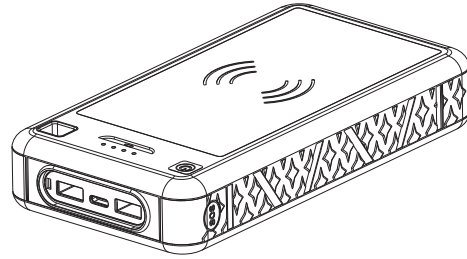

Instruction Manual

26800mAh USB C PD Wireless External Battery

26800mAh USB C PD
Wireless External Battery

User Manual

Thank you for purchasing our product. To ensure optimal performance and safety, please read the following instructions carefully before operating this product. Please keep this manual for future reference.

Functional Introduction

Product Part	Operation
1 LED Light Button	Hold the LED light button for 3 seconds to turn the light on or off. Click the button once to switch between the following 3 light modes: max brightness, low brightness, and strobe.
2 SOS Button	Hold the SOS button for 3 seconds to turn the SOS feature on or off. The key is valid in any state.
3 Power Button	Click to start charging and display the current power level.
4 LED Indicator	Click the power button to show the remaining power level.
5 Wireless Charging Indicator	This light turns green when wireless charging working.
6 LED Light Panel	There are 4 light modes on this panel: max brightness, low brightness, strobe, and SOS. Please refer to #1 and #2 for operation.
7 Wireless Charging Panel	Make sure the device is aligned with the center of the power bank. Make sure your device is compatible with wireless charging. Wireless Charging Output: DC 5V/1A(max)
8 USB C PD Port	Any connected devices will be automatically recognized. Input/Output: DC 5-20V/3A(max)
9 Dual USB Output	Output: DC 5V/2.8A(max)