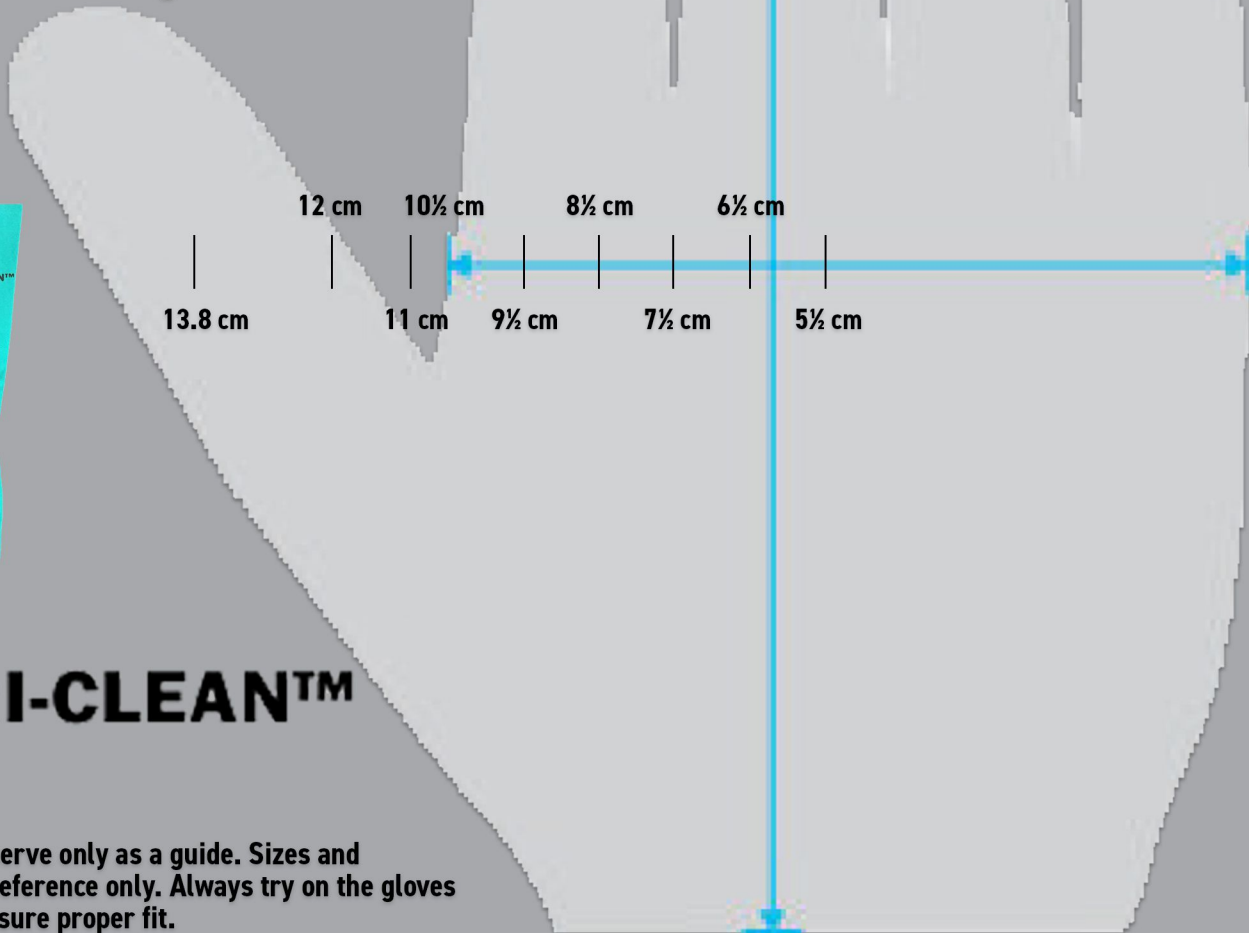

Nitri-Clean Sizing

How to Determine Your Glove Size

- 1. Width:** measure the width of your palm at its widest point below the knuckles.
- 2. Length:** Measure from the bottom of your palm (where it meets your wrist) to the top of your middle finger.

Note: All sizing charts serve only as a guide. Sizes and measurements are for reference only. Always try on the gloves before purchasing to ensure proper fit.

MENS SIZES	XXS	XS	S	M	L	XL	XXL
WIDTH OF PALM	N/A	N/A	10.5 cm	11 cm	12 cm	13.8 cm	N/A
LENGTH OF PALM	N/A	N/A	45.7 - 46 cm	45.7 - 46 cm	45.7 - 46 cm	45.7 - 46 cm	N/A