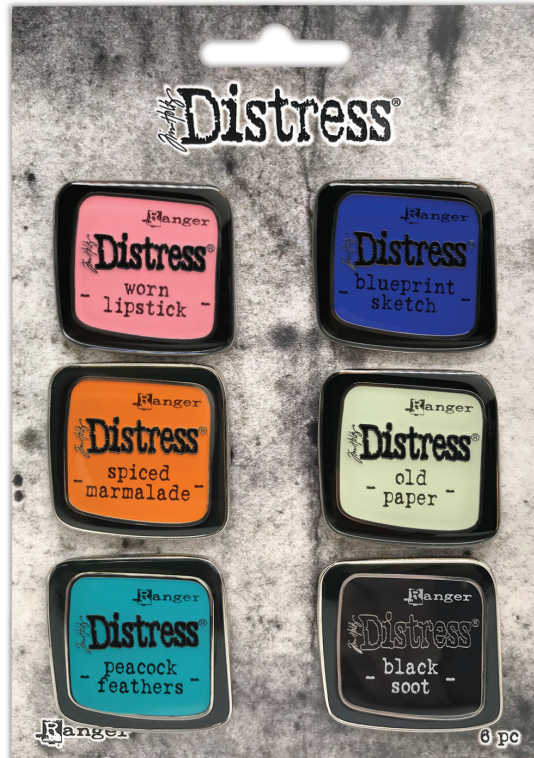

# ENAMEL PIN SET

The iconic Tim Holtz Distress® Ink Pads are now available in collectable mini Enamel Pins! Distress® Enamels Pins are inspired by the styling of the original ink pads, with a graphic flair. These custom pins are created in your favorite colors of Distress, engraved in silver metallic and layered with a smooth, shiny finish. Set #3 features Abandoned Coral, Dried Marigold, Crushed Olive, Tumbled Glass, Wilted Violet, and Frayed Burlap. Set #4 features Worn Lipstick, Spiced Marmalade, Peacock Feathers, Blueprint Sketch, Old Paper, and Black Soot. Each pin measures 1.25" x 1.25".

**SET #3**

TDZS73451

**SET #4**

TDZS73468