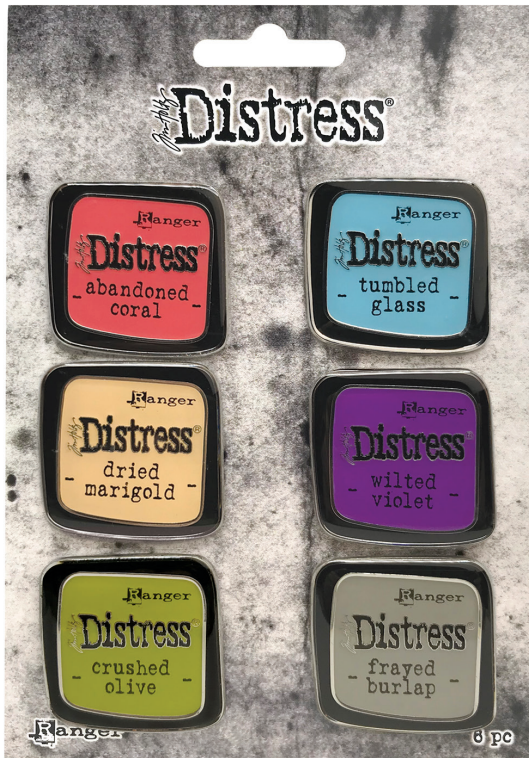

# ENAMEL PIN SET

The iconic Tim Holtz Distress® Ink Pads are now available in collectable mini Enamel Pins! Distress® Enamels Pins are inspired by the styling of the original ink pads, with a graphic flair. These custom pins are created in your favorite colors of Distress, engraved in silver metallic and layered with a smooth, shiny finish. Set #3 features Abandoned Coral, Dried Marigold, Crushed Olive, Tumbled Glass, Wilted Violet, and Frayed Burlap. Set #4 features Worn Lipstick, Spiced Marmalade, Peacock Feathers, Blueprint Sketch, Old Paper, and Black Soot. Each pin measures 1.25" x 1.25".

**SET #3**

TDZS73451

**SET #4**

TDZS73468