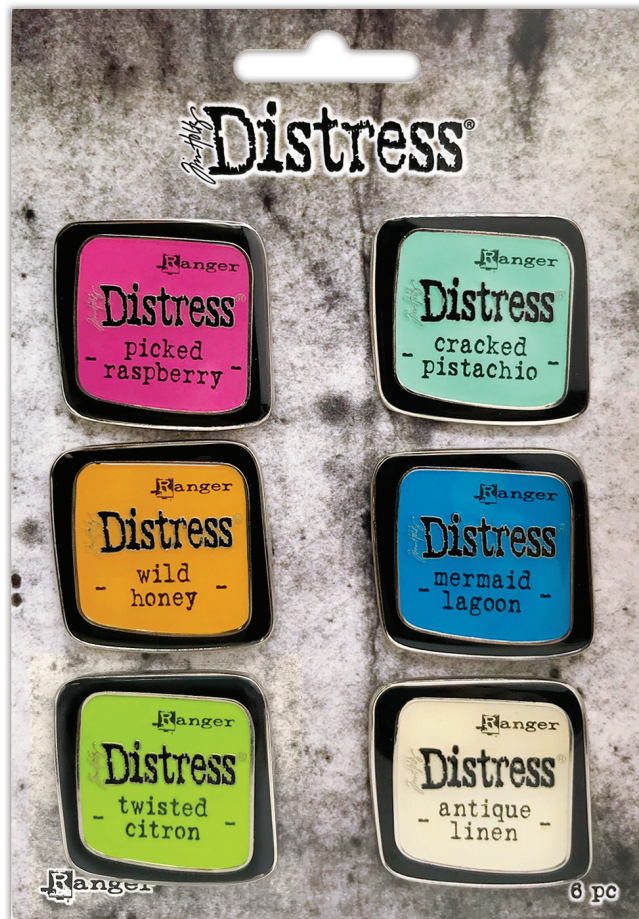

CONTACT

Ellen McVetty
Marketing Director - ext. 143

©2020 RANGER INDUSTRIES, INC.
TINTON FALLS, NJ 07724
1.800.244.2211
www.rangerink.com

PRESS RELEASE

Tim Holtz **Distress®**

ENAMEL PIN SET

The iconic Tim Holtz Distress® Ink Pads are now available in collectable mini Enamel Pins! Distress® Enamels Pins are inspired by the styling of the original ink pads, with a graphic flair. These custom pins are created in your favorite colors of Distress, engraved in silver metallic and layered with a smooth, shiny finish. Distress® Enamel Pins will be released in sets of 6 colors starting with Set #1 featuring Picked Raspberry, Wild Honey, Twisted Citron, Cracked Pistachio, Mermaid Lagoon, and Antique Linen. Each pin measures 1.25" x 1.25".

SET #1

TDZS73437