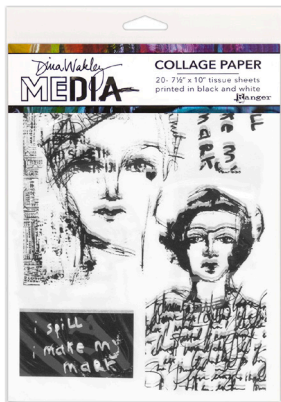

CONTACT

Ellen McVetty
Marketing Director - ext. 143

©2019 RANGER INDUSTRIES, INC.
TINTON FALLS, NJ 07724
1.800.244.2211
www.rangerink.com

PRESS RELEASE

Dina Wakley
MEDIA

COLLAGE PAPER

Dina Wakley Media Collage Paper includes tissue that features Dina's signature artwork printed in black and white. Ideal for collaging into mixed media and journaling pages. Cut up or use as is, these collage papers are sure to add a bold pop to mixed media projects. Vintage & Sketches includes 20 sheets of 7 1/2" x 10" 10 printed black and 10 printed white. Plain includes 20 - 7 1/2" x 10" unprinted sheets.

**COLLAGE PAPER-
VINTAGE & SKETCHES**

MDA68181

**COLLAGE PAPER
PLAIN**

MDA68204

COLLAGE WORDS

Dina Wakley Media Collage Words are sentiments printed on tissue that will be sure to inspire your creativity. The printed tissue is ideal for collaging into mixed media art and journal pages. Just cut out your sentiments and add into your artwork. Includes two each of 10 designs, one printed in black and one printed in white. Package include 20 sheets of 3" x 3".