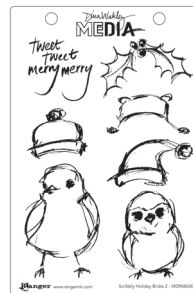

SCRIBBLY HOLIDAY BIRDIE 2

MDR68600