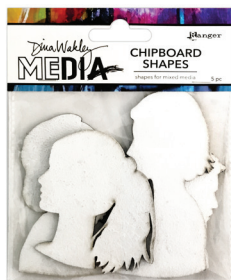

# COLLAGE PAPER

Dina Wakley MEdia Collage Paper includes tissue that features Dina's signature artwork printed in black. Ideal for collaging into mixed media and journaling pages. Cut up or use as is, these collage papers are sure to add a bold pop to mixed media projects. Church Doodles include 20 sheets of 7 1/2" x 10" 2 each of 10 printed black.

**CHURCH  
DOODLES**

MDA77862

# CHIPBOARD SHAPES

Dina Wakley Media Chipboard Shapes are perfect for creating focal points in mixed media art and journal pages. Paint, decorate, and layer to create dimensional and original pieces of art. Chipboard shapes are pre-primed for easy paint application. Available in two sets each containing 5 pieces – Profiles and Sprigs.