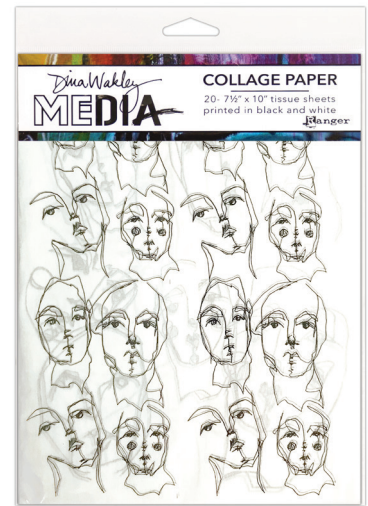

# COLLAGE PAPER

Dina Wakley MEdia Collage Paper includes tissue that features Dina's signature artwork printed in black. Ideal for collaging into mixed media and journaling pages. Cut up or use as is, these collage papers are sure to add a bold pop to mixed media projects. Church Doodles include 20 sheets of 7 1/2" x 10" 2 each of 10 printed black.

# CHIPBOARD SHAPES

Dina Wakley Media Chipboard Shapes are perfect for creating focal points in mixed media art and journal pages. Paint, decorate, and layer to create dimensional and original pieces of art. Chipboard shapes are pre-primed for easy paint application. Available in two sets each containing 5 pieces – Profiles and Sprigs.