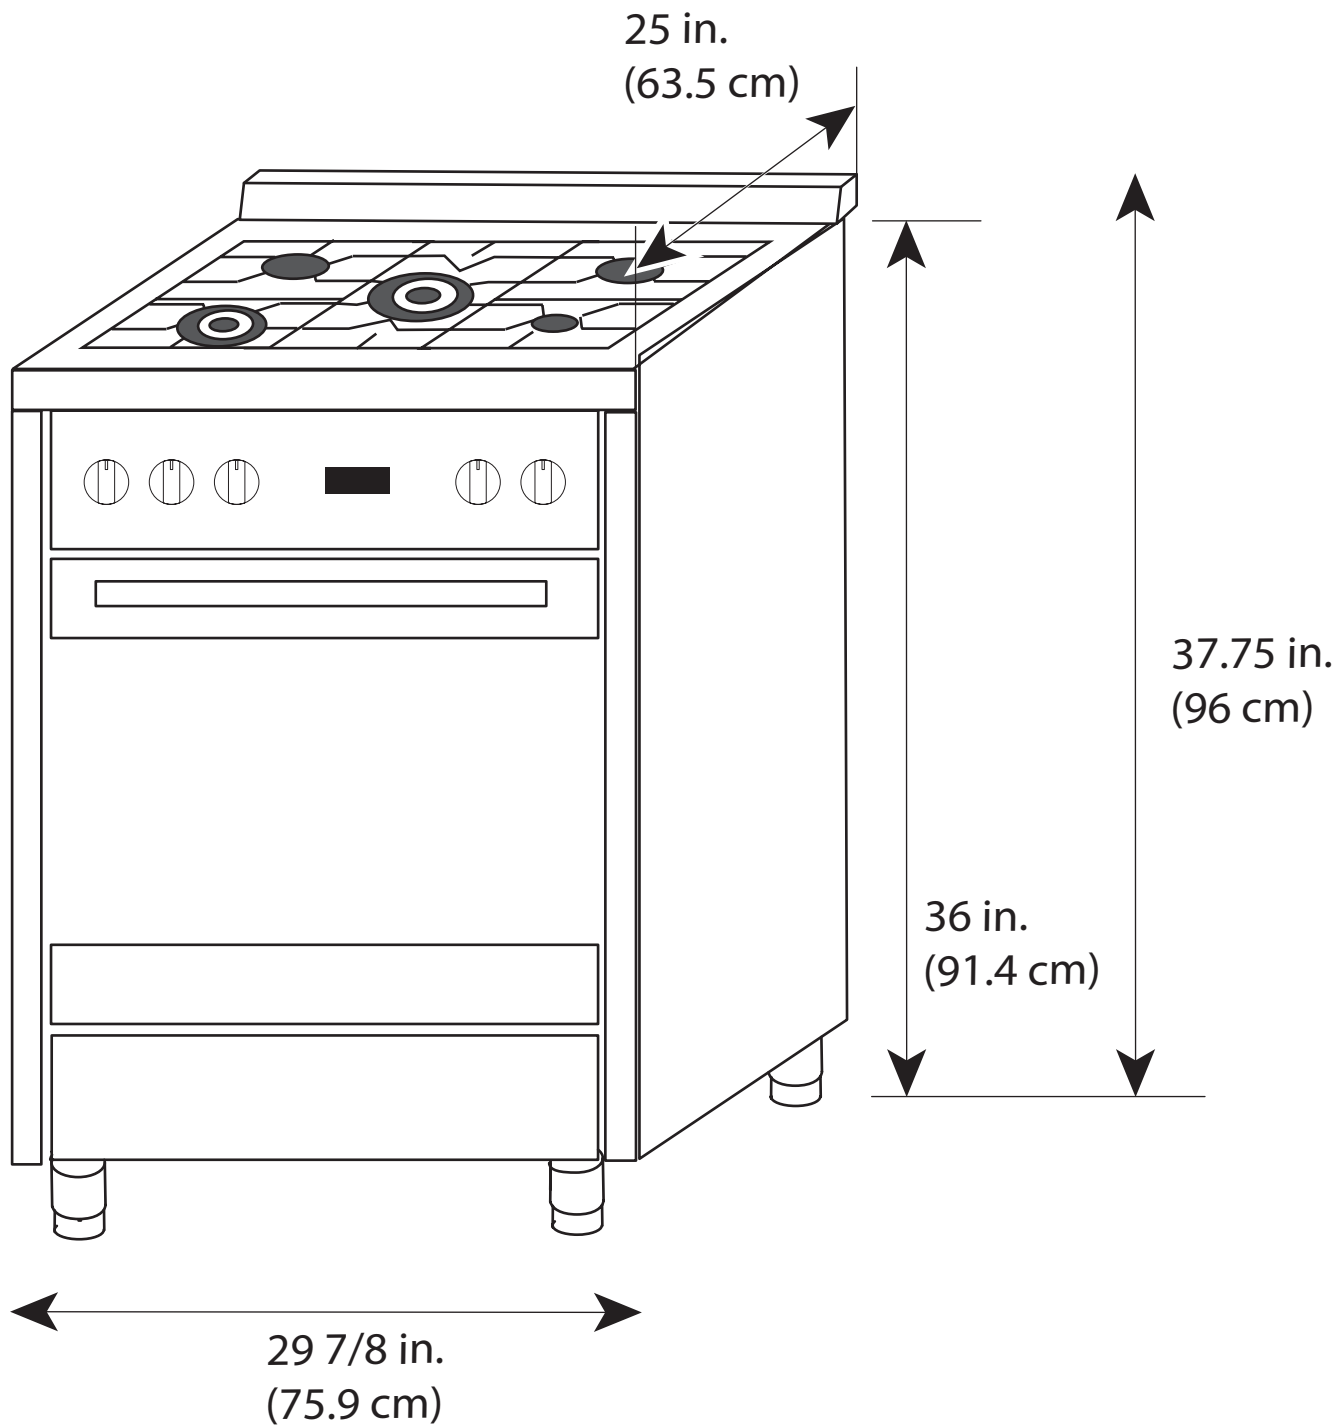

# ANCONA

30 in. Freestanding Dual Fuel Convection Range

**NOTE:** Range can be raised approximately 1" (2.5 cm) by adjusting the leveling legs. Front of door and drawer may extend farther forward depending on styling.