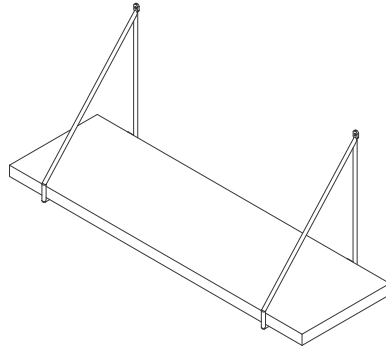

WOOD SHELF

Parts & Finish