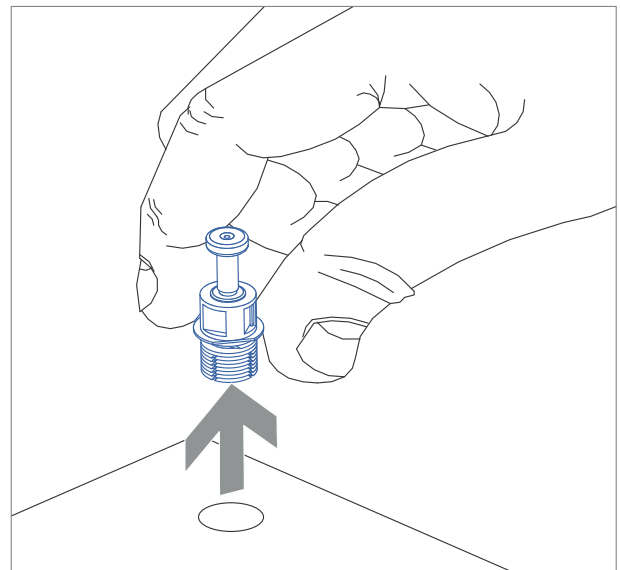

Removing cam bolt