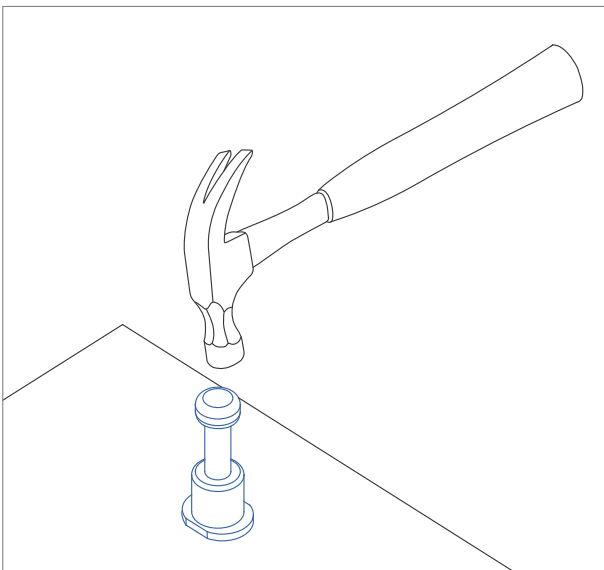

RETRO

side table

ASSEMBLY INSTRUCTIONS

assembling
1 person

time
approximately 40 minutes

tools
philips screwdriver, rubber hammer

www.simplynursery.com

Manufacturer Móveis Caftor Ltda. Rio Negrinho/SC - Brazil - 89295-000.

Distributed in the USA by: SIMPLY NURSERY, LLC. Orlando/Florida - 32819 - United States - 1-888-343-0730

RETRO SIDE TABLE

Parts

Material

○ Pieces of wood

Hardware Set

Use the ruler below to measure the hardware:

a	 Ø 8 x 30 mm	32 pcs	e	 16 x 16 mm	6 pcs
b	 Ø 3,5 x 20 mm	4 pcs	f	 16 x 16 mm	4 pcs
c	 Ø 4 x 35 mm	14 pcs	g	 Ø 8 x 16 mm	4 pcs
d	 Ø 8 x 30 mm	6 pcs			

Removing cam bolt

1

2

3

4

5

6