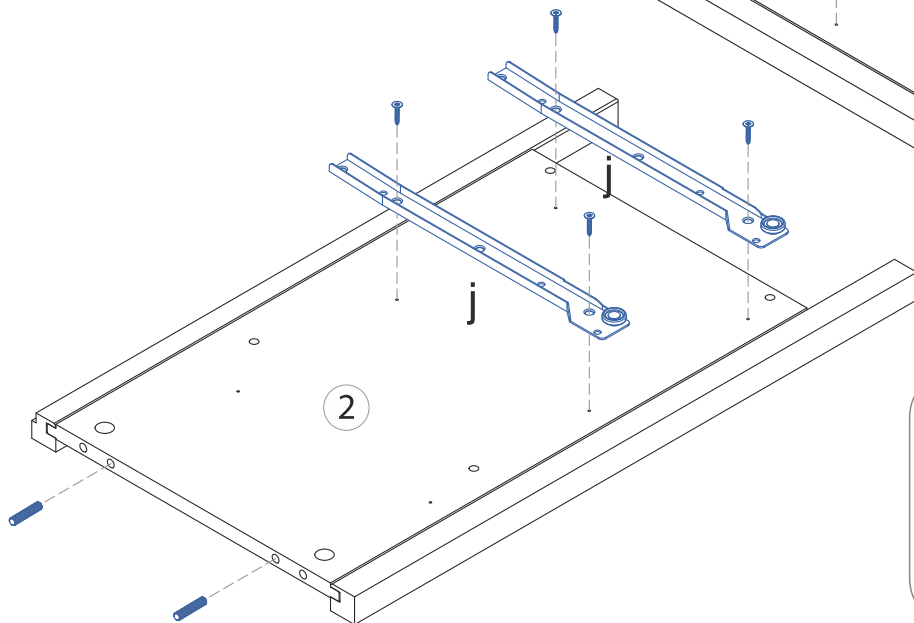

1

2

3

4

5

6

7

8

9

- a 8x
- b 12x
- e 8x
- h 2x
- j 2x