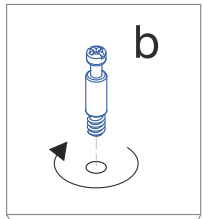

1

2

3

4

5

6

7

8

9

- a 8x
- b 12x
- e 8x
- h 2x
- j 2x