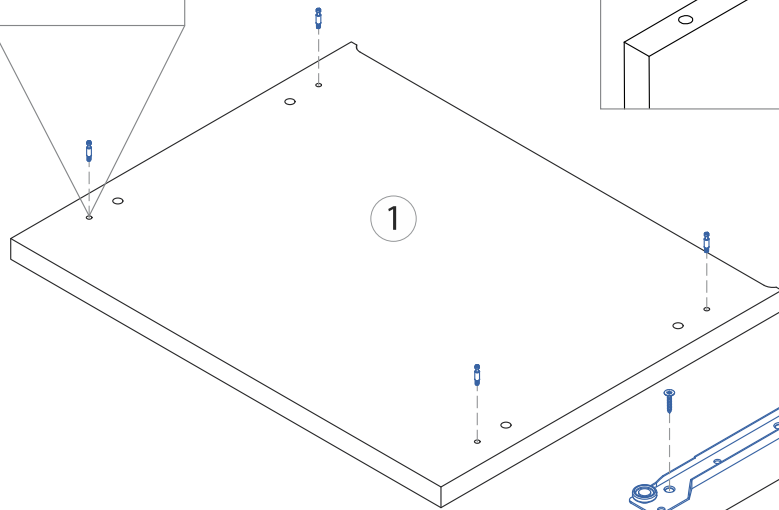

1

2

3

4

5

6

7

8

9

- a 8x
- b 12x
- e 8x
- h 2x
- j 2x