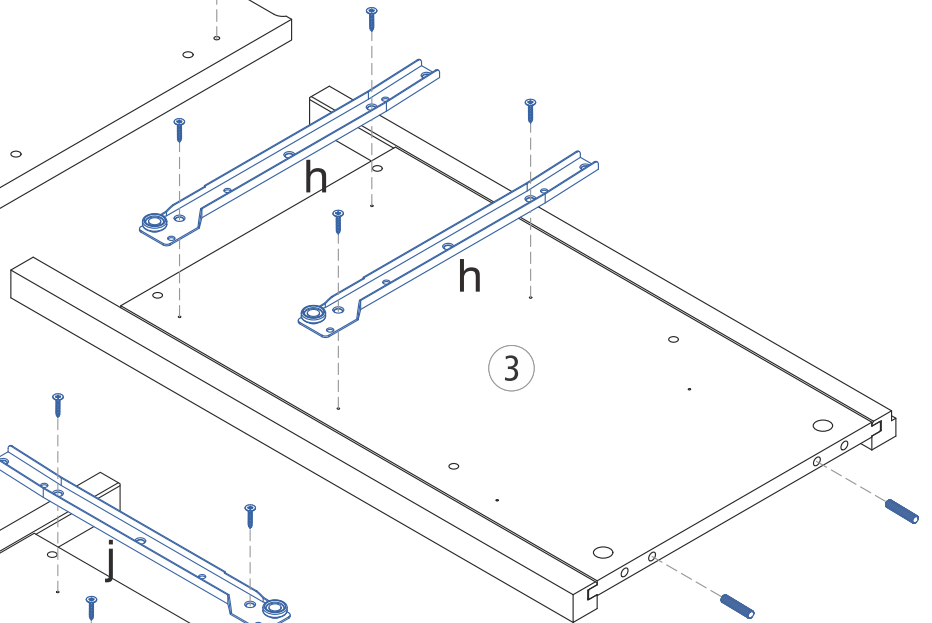

1

2

3

4

5

6

7

8

9

- a 8x
- b 12x
- e 8x
- h 2x
- j 2x