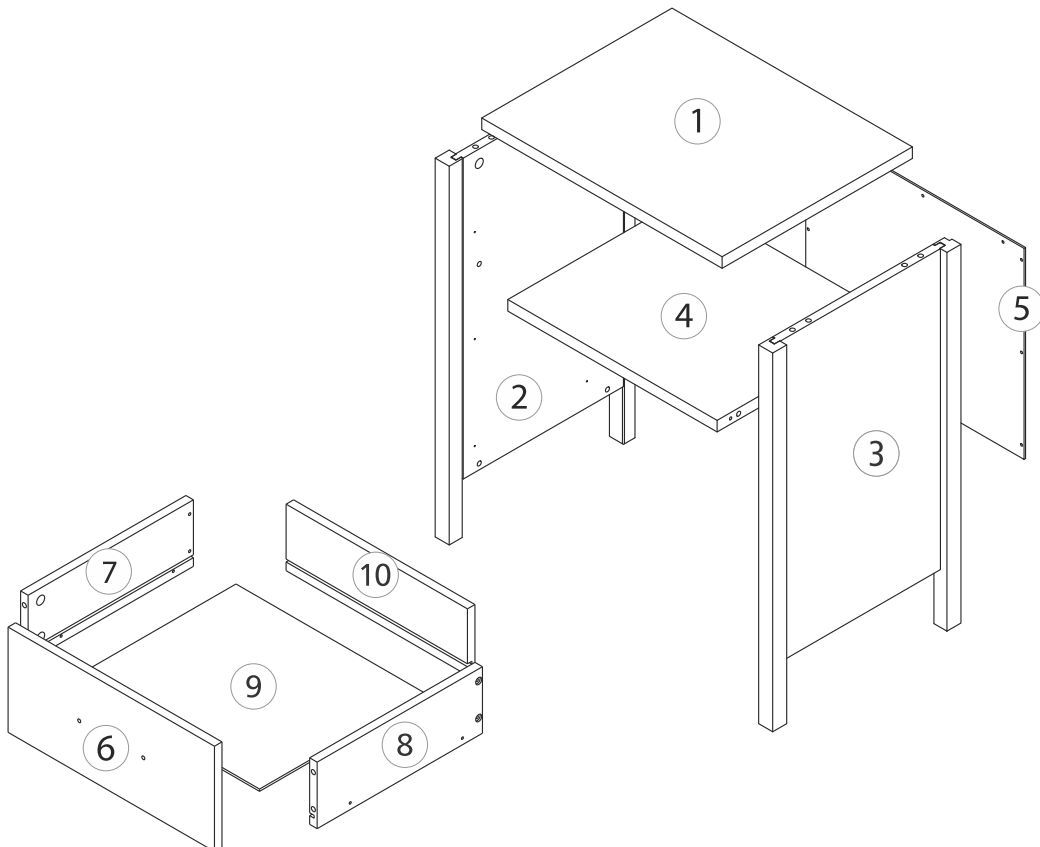

CALI

two-drawer nightstand

Parts

Material

Hardware Set

Use the ruler below to measure the hardware:

a	 Ø 8 x 30	8 pcs	h		2 pcs
b		12 pcs	i		2 pcs
c		12 pcs	j		2 pcs
d	 Ø 4 x 35	4 pcs	k		2 pcs
e	 Ø 4 x 16	8 pcs	l	 Ø 6 x 10	8 pcs
f	 Ø 3.5 x 16	9 pcs	Leather Pull Handle		
g	 Ø 4 x 35	8 pcs	o		4 pcs
Metal Pull Handle			p		4 pcs
m	 Ø 4 x 22	4 pcs	q		4 pcs
n		2 pcs	r		2 pcs
s			s		4 pcs