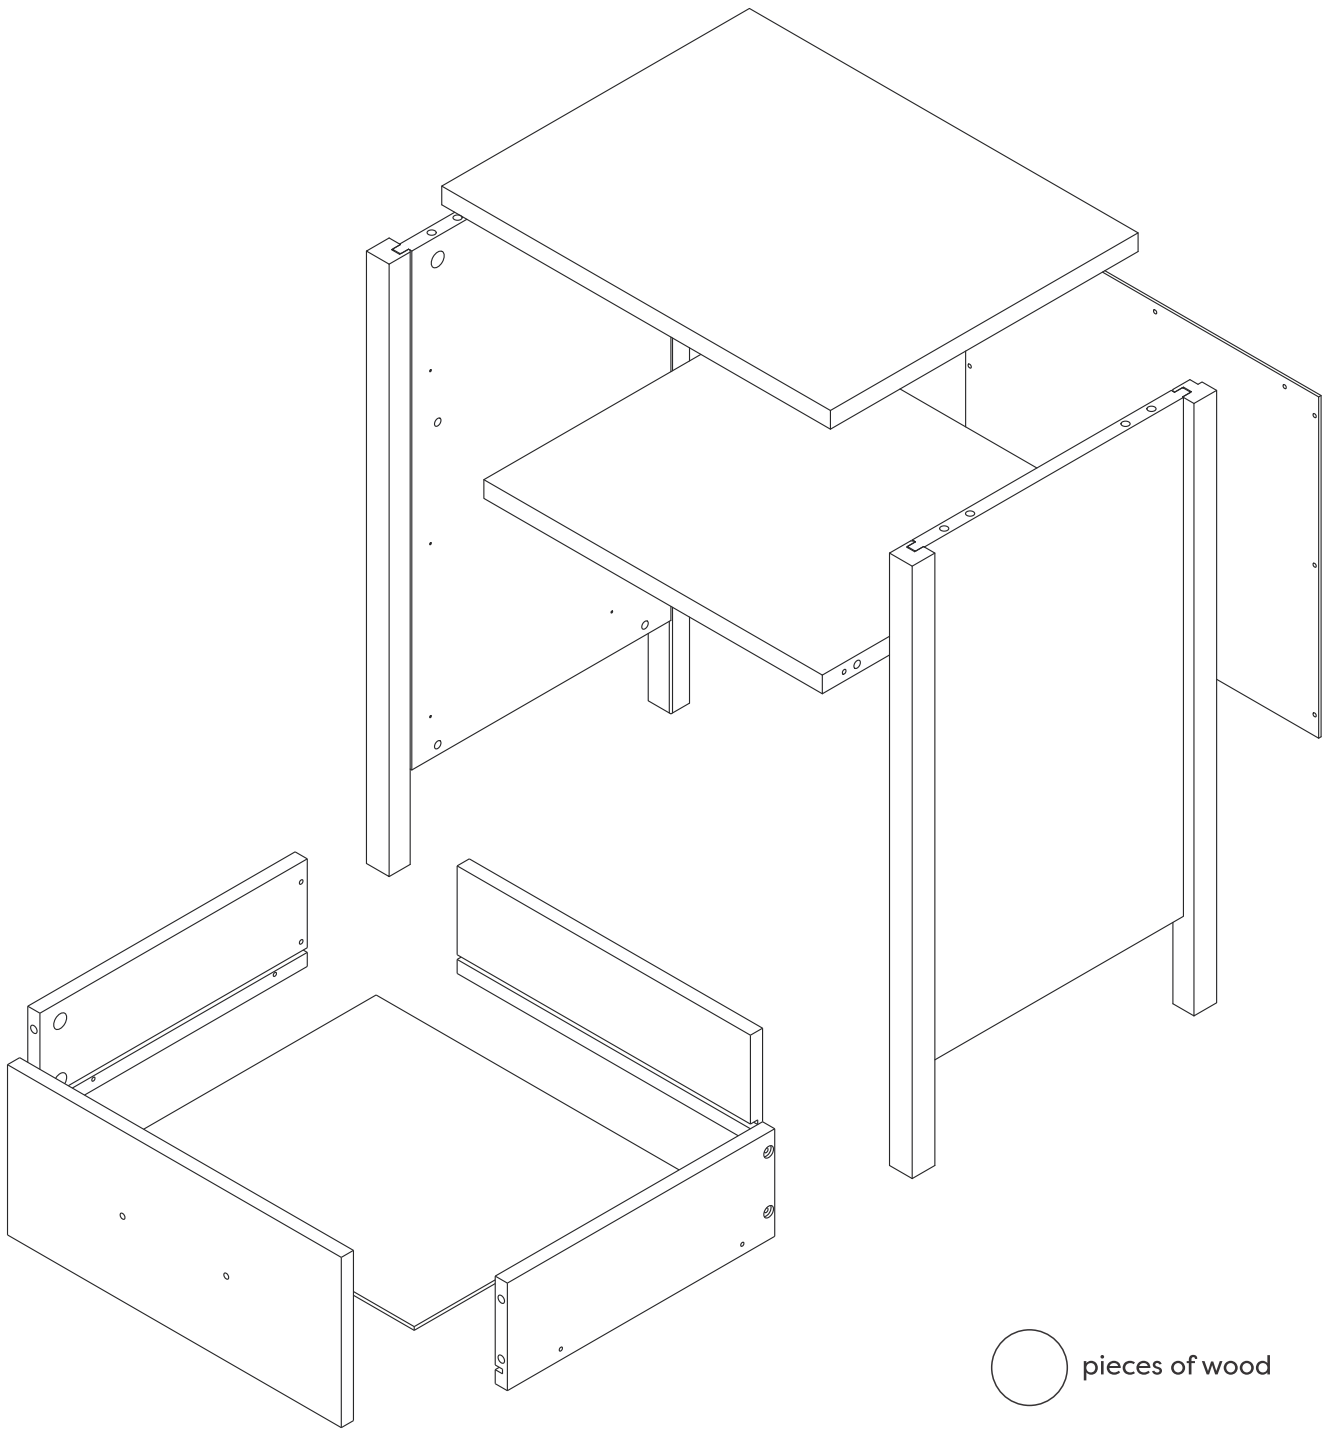

CALI

two-drawer nightstand

Parts

Material

Hardware Set

Use the ruler below to measure the hardware:

a	 Ø 8 x 30	8 pcs	h		2 pcs
b		12 pcs	i		2 pcs
c		12 pcs	j		2 pcs
d	 Ø 4 x 35	4 pcs	k		2 pcs
e	 Ø 4 x 16	8 pcs	l	 Ø 6 x 10	8 pcs
f	 Ø 3.5 x 16	9 pcs	Leather Pull Handle		
g	 Ø 4 x 35	8 pcs	o		4 pcs
Metal Pull Handle			p		4 pcs
m	 Ø 4 x 22	4 pcs	q		4 pcs
n		2 pcs	r		2 pcs
s			s		4 pcs