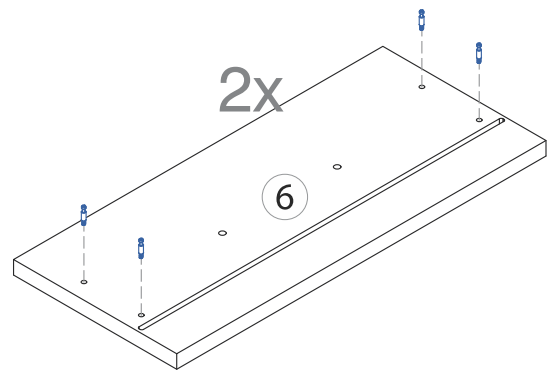

1

2

3

4

5

6

7

8

9

- a 8x
- b 12x
- e 8x
- h 2x
- j 2x