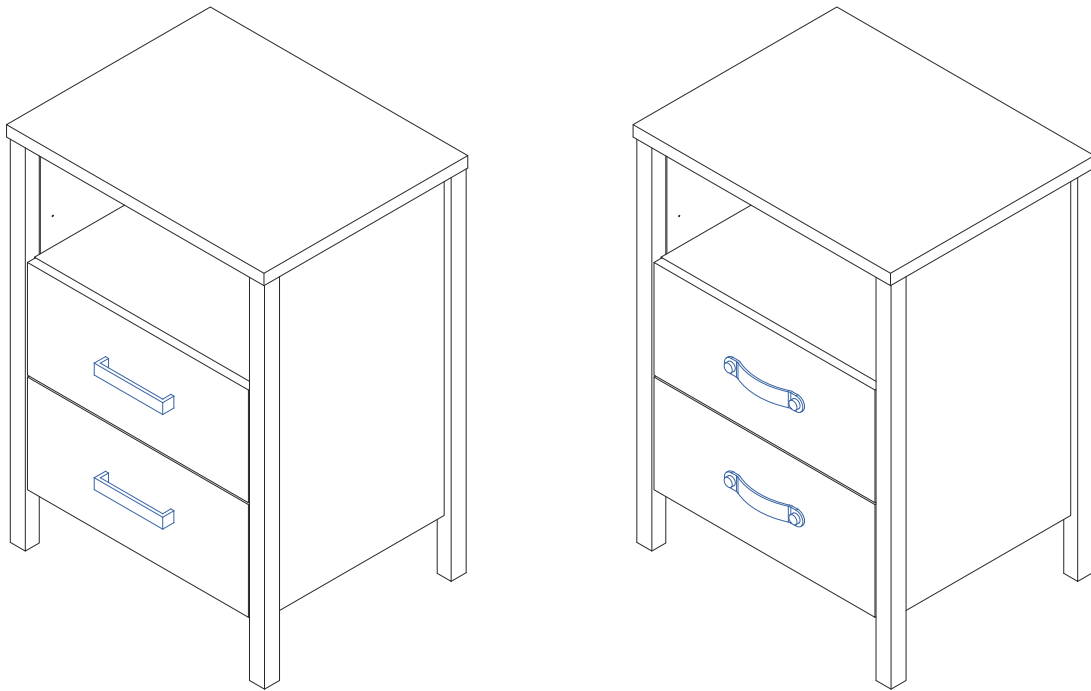

CALI

two-drawer nightstand

Parts

Material

Hardware Set

Use the ruler below to measure the hardware:

a	 Ø 8 x 30	8 pcs	h		2 pcs
b		12 pcs	i		2 pcs
c		12 pcs	j		2 pcs
d	 Ø 4 x 35	4 pcs	k		2 pcs
e	 Ø 4 x 16	8 pcs	l	 Ø 6 x 10	8 pcs
f	 Ø 3.5 x 16	9 pcs	Leather Pull Handle		
g	 Ø 4 x 35	8 pcs	o		4 pcs
Metal Pull Handle			p		4 pcs
m	 Ø 4 x 22	4 pcs	q		4 pcs
n		2 pcs	r		2 pcs
s			s		4 pcs