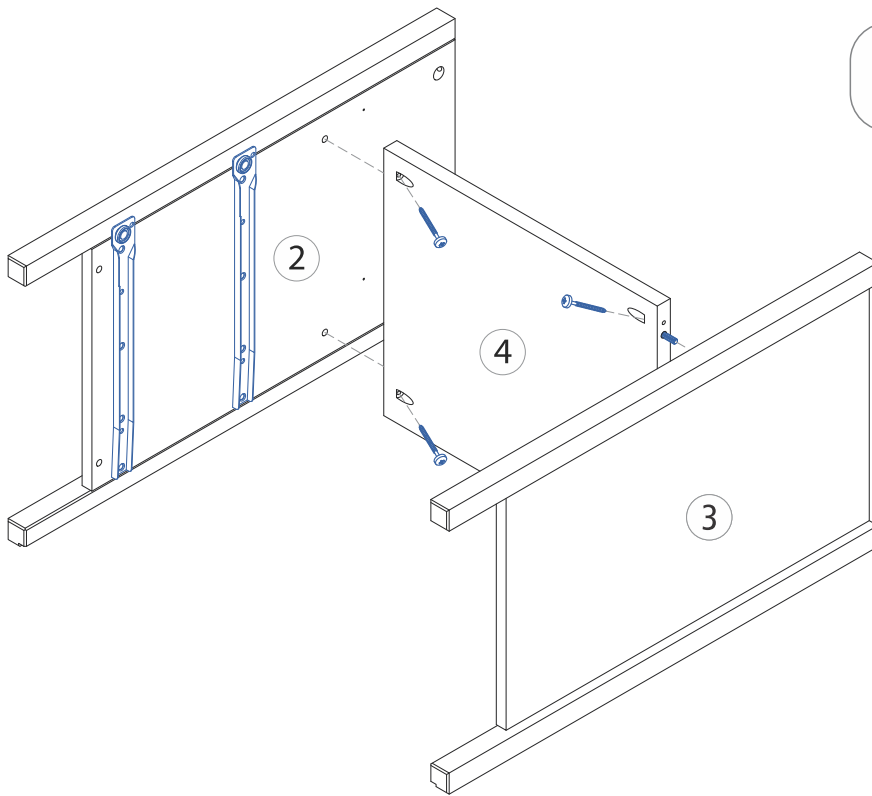

1

2

3

4

5

6

7

8

9

d 4x

1

2

3

4

5

6

7

8

9