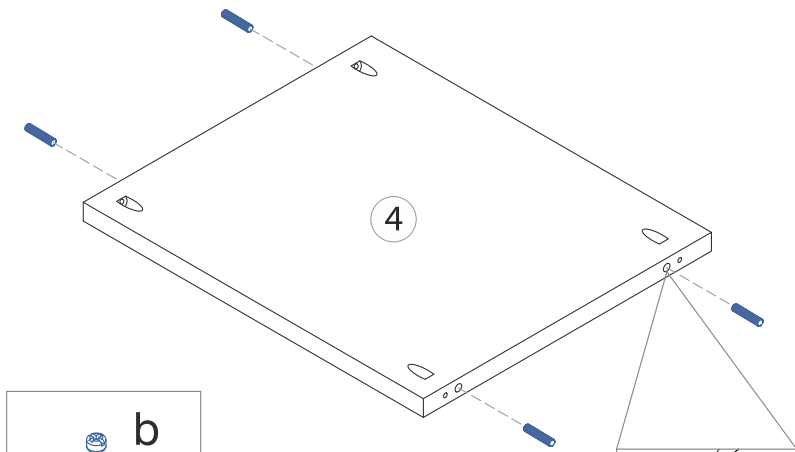

1

2

3

4

5

6

7

8

9

- a 8x
- b 12x
- e 8x
- h 2x
- j 2x