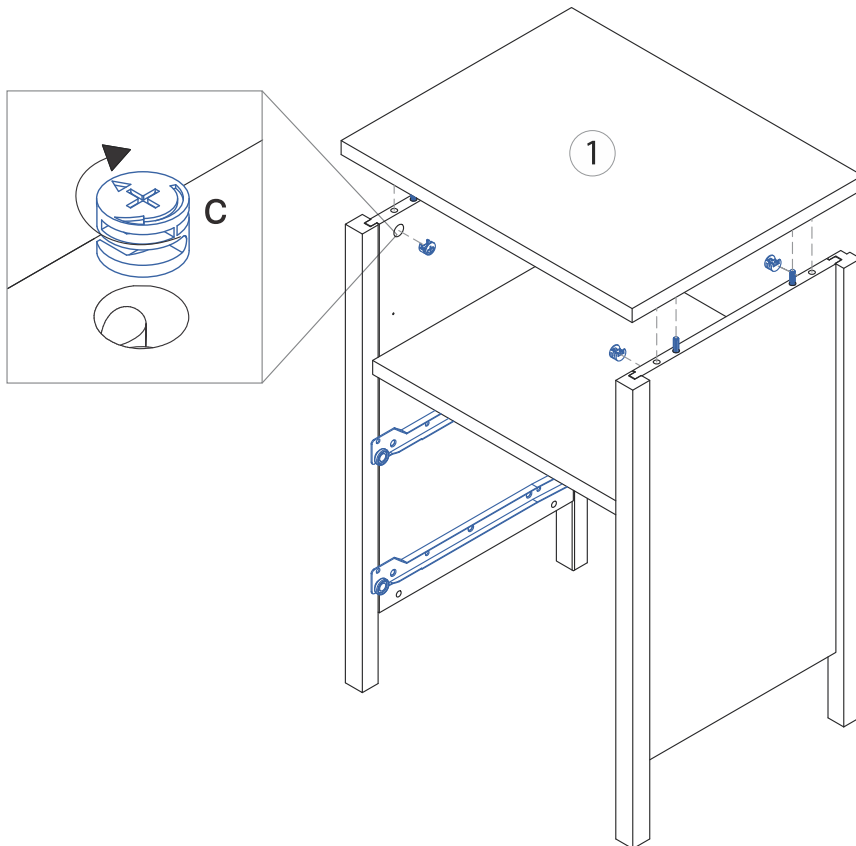

1

2

3

4

5

6

7

8

9

d 4x

1

2

3

4

5

6

7

8

9

c 4x