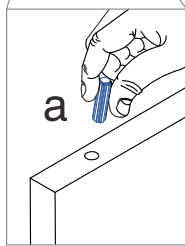

1

2

3

4

5

6

7

8

9

- a 8x
- b 12x
- e 8x
- h 2x
- j 2x