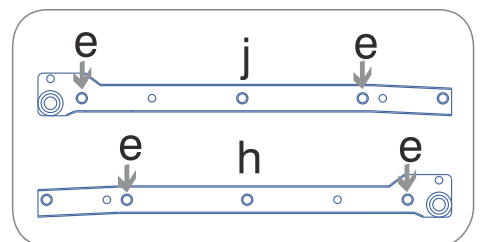

1

2

3

4

5

6

7

8

9

- a 8x
- b 12x
- e 8x
- h 2x
- j 2x