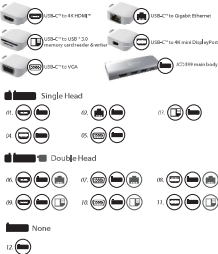

12 Combinations of Magnetic Connection Kits